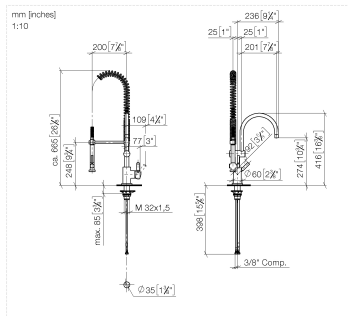

Profi single-lever mixer

33 880 888