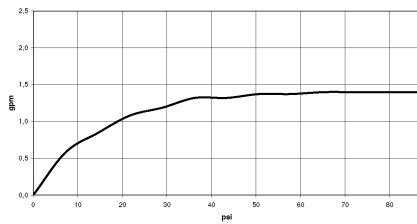

Profi single-lever mixer

33 880 888

- 200 mm projection
- pivotable spout 360°
- air-enriched flow and spray flow
- height of mixer 415 mm
- test
- height up to aerator 275 mm
- hole diameter 35 mm
- 2 x pressure hose with 3/8" cap nut
- sprayface with anti-scaling system
- max. flow 5.7 l/min at 3 bar flow pressure
- lead-free

33 880 888

Flow rate chart

Codes & Standards

ADA

ASME
A112.18.1/CSA
B125.1

California Energy
Commission
(CEC)

NSF/ANSI 372

NSF/ANSI/CAN
61