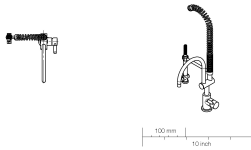

Profi single-lever mixer

33 880 888

Flow rate chart