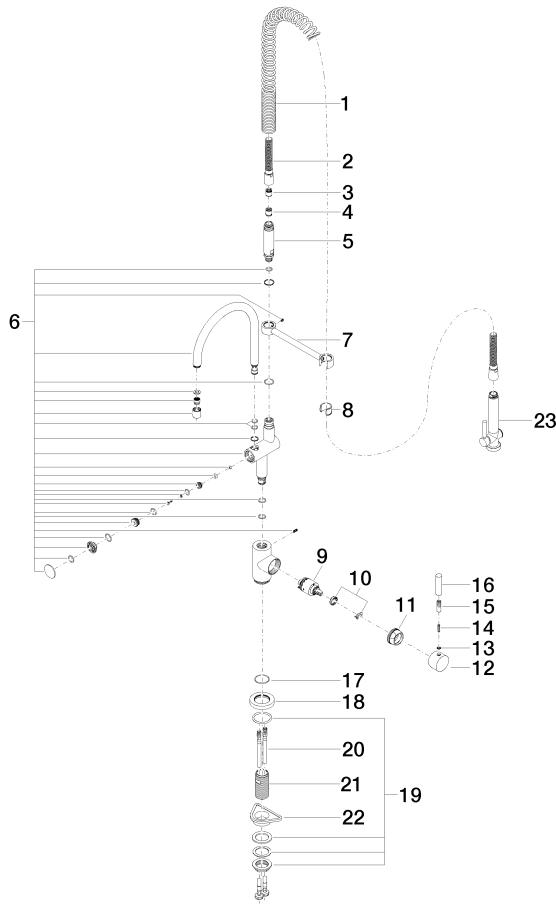

Profi single-lever mixer

33 880 888

- 200 mm projection
- pivotable spout 360°
- air-enriched flow and spray flow
- height of mixer 415 mm
- test
- height up to aerator 275 mm
- hole diameter 35 mm
- 2 x pressure hose with 3/8" cap nut
- sprayface with anti-scaling system
- max. flow 5.7 l/min at 3 bar flow pressure
- lead-free

Intrinsic protection against back flow.

Recommended miscellaneous

AIR SWITCH Control button

10 713 970-00

Recommended miscellaneous

Dispenser with rosette

82 444 970-00

Profi single-lever mixer

33 880 888

Flow rate chart

Codes & Standards

ADA

ASME
A112.18.1/CSA
B125.1

California Energy
Commission
(CEC)

NSF/ANSI 372

NSF/ANSI/CAN
61

Profi single-lever mixer

33 880 888

Profi single-lever mixer

33 880 888

Spare parts list

No.	Item Number	Name	Quantity used	Delivery time
1	09 16 02 034 90	spring	1	2
2	09 30 02 065-00	hose	1	10
3	09 23 01 047 90	back-flow preventer	1	2
4	09 23 01 141 90	back-flow preventer	1	2
5	09 30 01 067 10-00	adaptor	1	10
6	90 19 88 019 01-00	spout	1	10
7	04 17 20 014 00-00	holder	1	10
8	09 18 40 035 90	sleeve	1	2
9	90 15 05 065 00 90	cartridge	1	2
10	04 28 10 148 00 90	accessories	1	2
11	09 24 04 107-00	nut	1	10
12	90 20 88 040 00-00	handle	1	10
13	09 30 11 032 90	disc	1	2
14	09 31 11 010 90	pin	1	2
15	09 24 04 048-00	nipple	1	10
16	09 20 62 005-00	handle	1	10
17	09 14 10 102 90	seal	1	2
18	09 28 10 055-00	rosette	1	10
19	04 23 10 009 02 90	fixing set	1	2
20	04 30 04 107 00 90	hose	2	2
21	09 30 01 010 90	adaptor	1	2
22	09 18 40 090 90	sleeve	1	2
23	04 12 11 097 11-00	shower	1	10