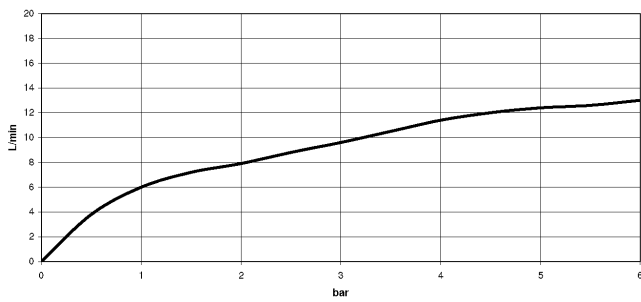

Single-lever mixer Pull-out with spray function

33 875 760

- 225 mm projection
- pivotable spout 130°
- laminar and spray flow
- height of mixer 254 mm
- height up to aerator 179 mm
- hole diameter 35 mm
- 2 x pressure hose with 3/8" cap nut
- 1600mm metal shower hose
- max. flow 5.7 l/min at 3 bar flow pressure
- lead-free

Flow rate chart

Codes & Standards

ADA

ASME
A112.18.1/CSA
B125.1

California Energy
Commission
(CEC)

NSF/ANSI 372

NSF/ANSI/CAN
61

Single-lever mixer Pull-out with spray function