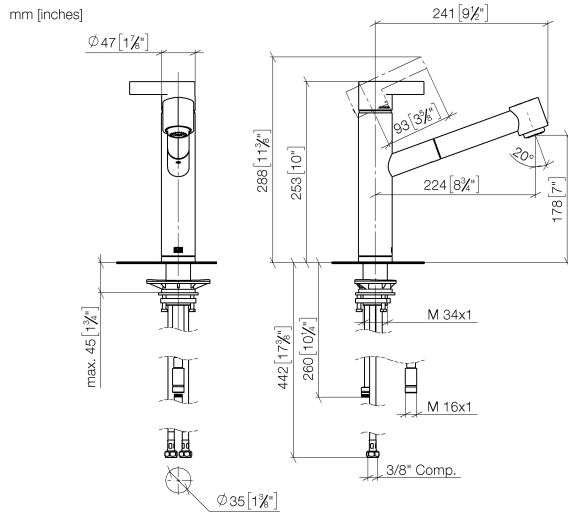

Single-lever mixer Pull-out with spray function

33 875 760

- 225 mm projection
- pivotable spout 130°
- laminar and spray flow
- height of mixer 254 mm
- height up to aerator 179 mm
- hole diameter 35 mm
- 2 x pressure hose with 3/8" cap nut
- 1600mm metal shower hose
- max. flow 5.7 l/min at 3 bar flow pressure
- lead-free

Recommended miscellaneous

AIR SWITCH Control button

10 713 970-00

Recommended miscellaneous

Dispenser without rosette

82 424 970-00

Single-lever mixer Pull-out with spray function

33 875 760

Flow rate chart

Codes & Standards

ADA

ASME
A112.18.1/CSA
B125.1

California Energy
Commission
(CEC)

NSF/ANSI 372

NSF/ANSI/CAN
61

Single-lever mixer Pull-out with spray function

33 875 760

Single-lever mixer Pull-out with spray function

33 875 760

Spare parts list

No.	Item Number	Name	Quantity used	Delivery time
1	09 20 76 001-00	handle	1	10
2	09 31 20 109 90	plug	1	2
3	09 31 11 030 90	pin	1	2
4	09 28 30 012-00	cover	1	10
5	09 14 10 102 90	seal	1	2
6	09 24 04 270 90	nut	1	2
7	04 28 10 148 00 90	accessories	1	2
8	90 15 05 064 00 90	cartridge	1	2
9	04 30 02 121 00-00	hose	1	10
10	90 24 03 255 00-00	nut	1	10
11	09 23 01 039 90	sieve	1	2
12	04 12 11 102 00-00	shower	1	10
13	09 14 15 029 90	ring	1	2
14	09 28 10 144 90	ring	1	2
15	09 14 10 034 90	seal	1	2
16	09 27 76 001-00	rosette	1	10
17	09 14 10 036 90	seal	1	2
18	04 30 04 101 00 90	hose	2	2
19	04 30 11 040 00 90	fixing set	1	2
20	04 28 20 067 00 90	pipe	1	2
21	04 21 50 010 00 90	accessories	1	2
22	09 30 03 038 90	hose	1	2
23	90 24 03 253 01 90	adaptor	1	2
24	09 30 09 031 90	key	1	60