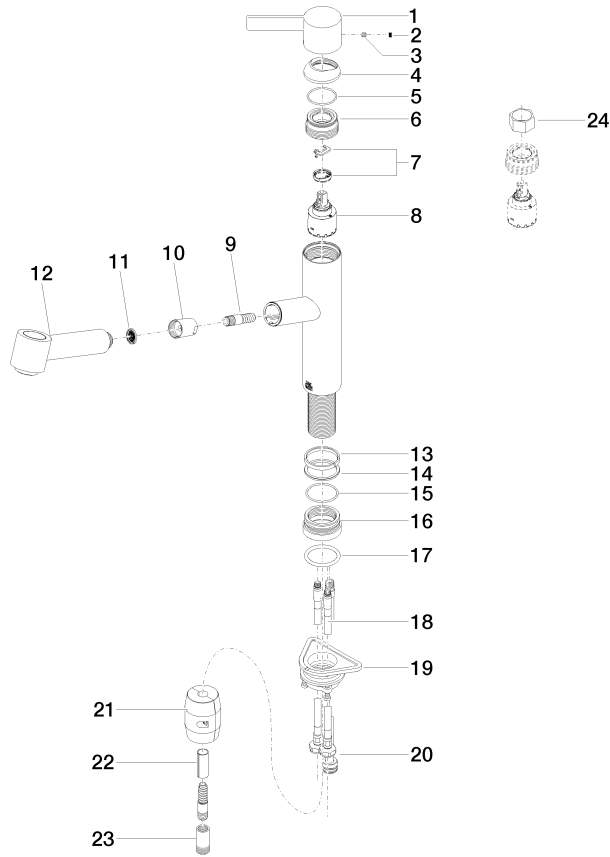

Single-lever mixer Pull-out with spray function

33 875 760

- 225 mm projection
- pivotable spout 130°
- laminar and spray flow
- height of mixer 254 mm
- height up to aerator 179 mm
- hole diameter 35 mm
- 2 x pressure hose with 3/8" cap nut
- 1600mm metal shower hose
- max. flow 5.7 l/min at 3 bar flow pressure
- lead-free

Codes & standards

- NSF/ANSI 372

Intrinsic protection against back flow.

Push button locks into spray mode when pressed.
To switch back to aerator mode the water must be turned off.

	Chrome	33 875 760-00 0010
	Brushed Platinum	33 875 760-06 0010
	Platinum	33 875 760-08 0010
	Dark Chrome	33 875 760-19 0010
	Brushed Durabronze (23kt Gold)	33 875 760-28 0010
	Brushed Champagne (22kt Gold)	33 875 760-46 0010
	Champagne (22kt Gold)	33 875 760-47 0010
	Brushed Chrome	33 875 760-93 0010
	Brushed Dark Platinum	33 875 760-99 0010

Flow rate chart

Codes & Standards

ADA

ASME
A112.18.1/CSA
B125.1

California Energy
Commission
(CEC)

NSF/ANSI 372

NSF/ANSI/CAN
61

Single-lever mixer Pull-out with spray function

33 875 760

Single-lever mixer Pull-out with spray function

33 875 760

Spare parts list

No.	Item Number	Name	Quantity used	Delivery time
1	09 20 76 001-00	handle	1	10
2	09 31 20 109 90	plug	1	2
3	09 31 11 030 90	pin	1	2
4	09 28 30 012-00	cover	1	10
5	09 14 10 102 90	seal	1	2
6	09 24 04 270 90	nut	1	2
7	04 28 10 148 00 90	accessories	1	2
8	90 15 05 064 00 90	cartridge	1	2
9	04 30 02 121 00-00	hose	1	10
10	90 24 03 255 00-00	nut	1	10
11	09 23 01 039 90	sieve	1	2
12	04 12 11 102 00-00	shower	1	10
13	09 14 15 029 90	ring	1	2
14	09 28 10 144 90	ring	1	2
15	09 14 10 034 90	seal	1	2
16	09 27 76 001-00	rosette	1	10
17	09 14 10 036 90	seal	1	2
18	04 30 04 101 00 90	hose	2	2
19	04 30 11 040 00 90	fixing set	1	2
20	04 28 20 067 00 90	pipe	1	2
21	04 21 50 010 00 90	accessories	1	2
22	09 30 03 038 90	hose	1	2
23	90 24 03 253 01 90	adaptor	1	2
24	09 30 09 031 90	key	1	60