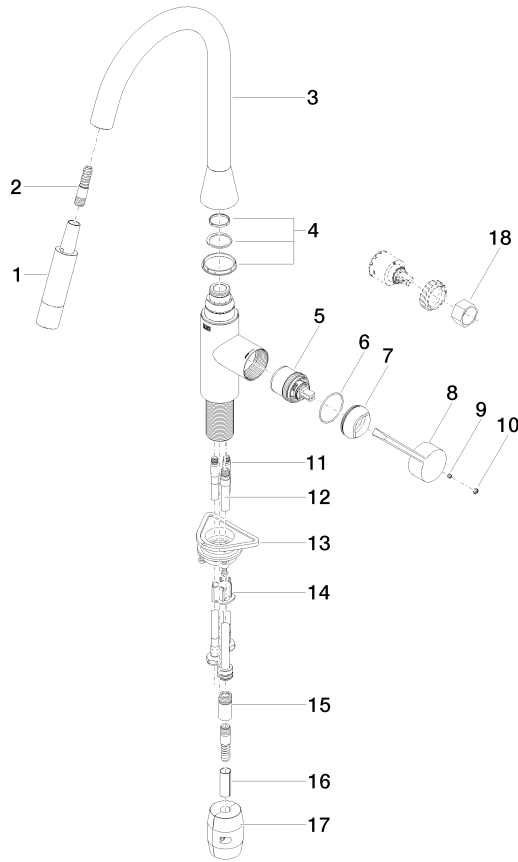

Single-lever mixer Pull-down with spray function

33 870 895

- 240 mm projection
- pivotable spout 360°
- laminar and spray flow
- height of mixer 444 mm
- height up to laminar flow regulator 240 mm
- hole diameter 35 mm
- 2 x pressure hose with 3/8" cap nut
- 1800 mm metal shower hose
- sprayface with anti-scaling system
- max. flow 5.7 l/min at 3 bar flow pressure
- lead-free

Codes & standards

- NSF/ANSI 372

Intrinsic protection against back flow.

Push button locks into spray mode when pressed.
To switch back to laminar flow the water must be turned off.

	Chrome	33 870 895-00 0010
	Brushed Platinum	33 870 895-06 0010
	Platinum	33 870 895-08 0010
	Durabrand (23kt Gold)	33 870 895-09 0010
	Dark Chrome	33 870 895-19 0010
	Brushed Durabrand (23kt Gold)	33 870 895-28 0010
	Matte Black	33 870 895-33 0010
	Brushed Champagne (22kt Gold)	33 870 895-46 0010
	Champagne (22kt Gold)	33 870 895-47 0010
	Brushed Chrome	33 870 895-93 0010
	Brushed Dark Platinum	33 870 895-99 0010

82 424 970-00

Single-lever mixer Pull-down with spray function

33 870 895

Flow rate chart

Codes & Standards

ADA

ASME
A112.18.1/CSA
B125.1

California Energy
Commission
(CEC)

NSF/ANSI 372

NSF/ANSI/CAN
61

Single-lever mixer Pull-down with spray function

33 870 895

Spare parts list

No.	Item Number	Name	Quantity used	Delivery time
1	04 12 11 148 00-00	shower	1	10
2	04 30 02 120 00-00	hose	1	10
3	90 28 22 302 00-00	spout	1	10
4	90 28 10 161 00 90	set	1	2
5	90 15 05 064 02 90	cartridge	1	2
6	09 14 10 190 90	seal	1	2
7	09 28 30 030-00	cover	1	10
8	09 20 89 020-00	handle	1	10
9	09 31 11 063 90	pin	1	2
10	90 31 20 087 00-00	plug	1	10
11	04 30 04 103 00 90	hose	2	2
12	04 28 20 067 00 90	pipe	1	2
13	04 30 11 040 00 90	fixing set	1	2
14	09 20 93 056 90	insert	1	2
15	90 24 03 253 01 90	adaptor	1	2
16	09 30 03 038 90	hose	1	2
17	04 21 50 010 00 90	accessories	1	2
18	09 30 09 031 90	key	1	60