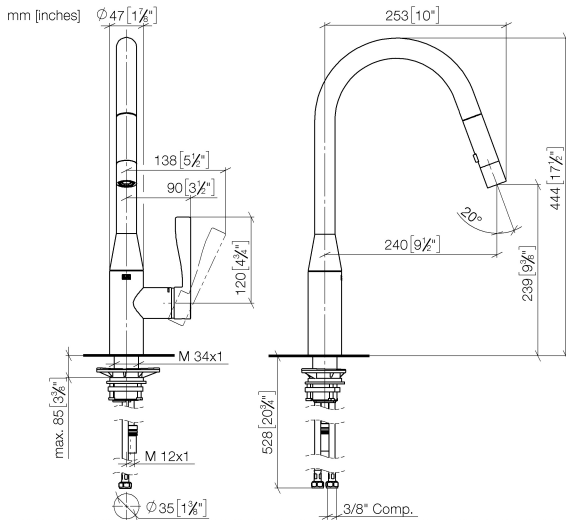

Single-lever mixer Pull-down with spray function

33 870 895

- 240 mm projection
- pivotable spout 360°
- laminar and spray flow
- height of mixer 444 mm
- height up to laminar flow regulator 240 mm
- hole diameter 35 mm
- 2 x pressure hose with 3/8" cap nut
- 1800 mm metal shower hose
- sprayface with anti-scaling system
- max. flow 5.7 l/min at 3 bar flow pressure
- lead-free

Recommended miscellaneous

Swivel limitation set

12 821 970 90

Recommended miscellaneous

AIR SWITCH Control button

10 713 970-00

Recommended miscellaneous

Dispenser without rosette

82 424 970-00

Single-lever mixer Pull-down with spray function

33 870 895

Flow rate chart

Codes & Standards

ADA

ASME
A112.18.1/CSA
B125.1

California Energy
Commission
(CEC)

NSF/ANSI 372

NSF/ANSI/CAN
61

Single-lever mixer Pull-down with spray function

33 870 895

Spare parts list

No.	Item Number	Name	Quantity used	Delivery time
1	04 12 11 148 00-00	shower	1	10
2	04 30 02 120 00-00	hose	1	10
3	90 28 22 302 00-00	spout	1	10
4	90 28 10 161 00 90	set	1	2
5	90 15 05 064 02 90	cartridge	1	2
6	09 14 10 190 90	seal	1	2
7	09 28 30 030-00	cover	1	10
8	09 20 89 020-00	handle	1	10
9	09 31 11 063 90	pin	1	2
10	90 31 20 087 00-00	plug	1	10
11	04 30 04 103 00 90	hose	2	2
12	04 28 20 067 00 90	pipe	1	2
13	04 30 11 040 00 90	fixing set	1	2
14	09 20 93 056 90	insert	1	2
15	90 24 03 253 01 90	adaptor	1	2
16	09 30 03 038 90	hose	1	2
17	04 21 50 010 00 90	accessories	1	2
18	09 30 09 031 90	key	1	60