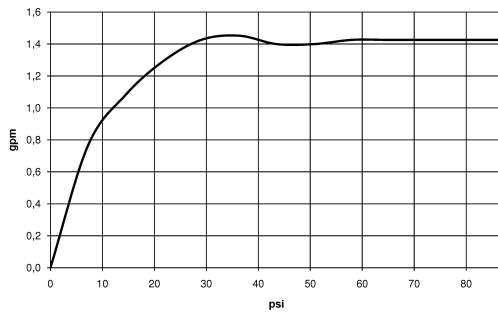

82 424 970-00

Single-lever mixer Pull-down with spray function

33 870 895

Flow rate chart

Codes & Standards

ADA

ASME
A112.18.1/CSA
B125.1

California Energy
Commission
(CEC)