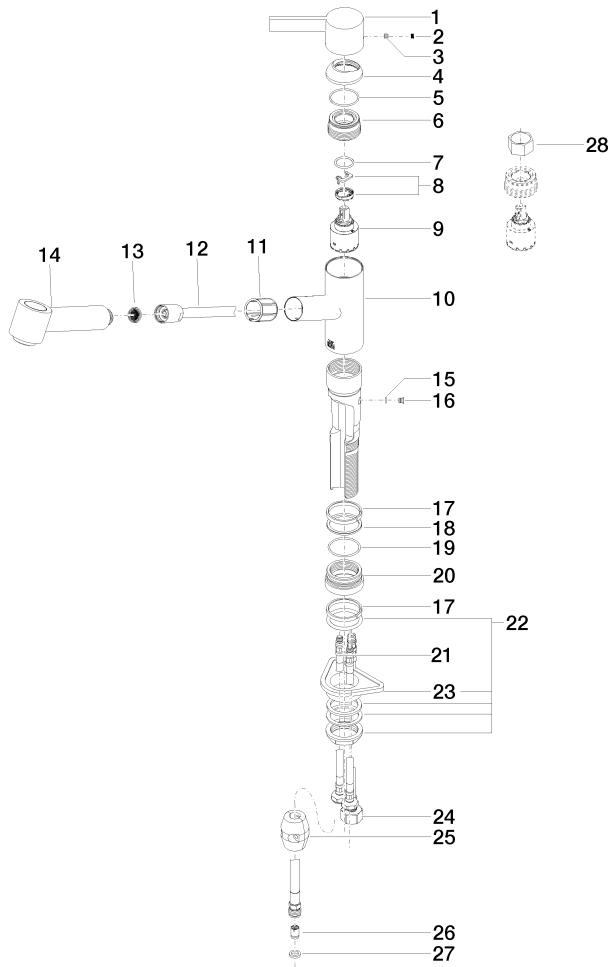

Single-lever mixer Pull-out with spray function

33 870 760

- 225 mm projection
- pivotable spout 130°
- laminar and spray flow
- height of mixer 167 mm
- height up to aerator 137 mm
- hole diameter 35 mm
- 2 x pressure hose with 3/8" cap nut
- fabric braided hose 1500 mm
- max. flow 5.7 l/min at 3 bar flow pressure
- lead-free

	Chrome	33 870 760-00 0010
	Brushed Platinum	33 870 760-06 0010
	Platinum	33 870 760-08 0010
	Dark Chrome	33 870 760-19 0010
	Brushed Durabronze (23kt Gold)	33 870 760-28 0010
	Brushed Champagne (22kt Gold)	33 870 760-46 0010
	Champagne (22kt Gold)	33 870 760-47 0010
	Brushed Chrome	33 870 760-93 0010
	Brushed Dark Platinum	33 870 760-99 0010

Recommended miscellaneous

AIR SWITCH Control button

10 713 970-00

Recommended miscellaneous

Dispenser without rosette

82 424 970-00

Single-lever mixer Pull-out with spray function

33 870 760

Single-lever mixer Pull-out with spray function

33 870 760

Spare parts list

No.	Item Number	Name	Quantity used	Delivery time
1	09 20 76 001-00	handle	1	10
2	09 31 20 109 90	plug	1	2
3	09 31 11 030 90	pin	1	2
4	09 28 30 012-00	cover	1	10
5	09 14 10 102 90	seal	1	2
6	09 24 04 270 90	nut	1	2
7	09 14 10 031 90	seal	1	2
8	04 28 10 148 00 90	accessories	1	2
9	90 15 05 064 00 90	cartridge	1	2
10	09 19 76 009-00	sleeve	1	10
11	09 18 40 099 90	sleeve	1	2
12	90 30 02 059 00-00	hose	1	50
13	09 23 01 039 90	sieve	1	2
14	04 12 11 102 00-00	shower	1	10
15	09 14 10 001 90	seal	1	2
16	09 30 30 113 20 90	screw	1	2
17	09 14 15 029 90	ring	1	2
18	09 28 10 144 90	ring	1	2
19	09 14 10 034 90	seal	1	2
20	09 27 76 001-00	rosette	1	10
21	04 30 04 102 00 90	High pressure hose 3/8"	2	2
22	04 23 10 044 02 90	fixing set	1	2
23	09 18 40 090 90	sleeve	1	2
24	04 30 04 029 00 90	hose	1	2
25	04 21 50 005 00 90	accessories	1	2
26	09 23 01 096 90	back-flow preventer	1	2
27	09 14 20 019 90	seal	1	2
31	09 30 09 031 90	key	1	60