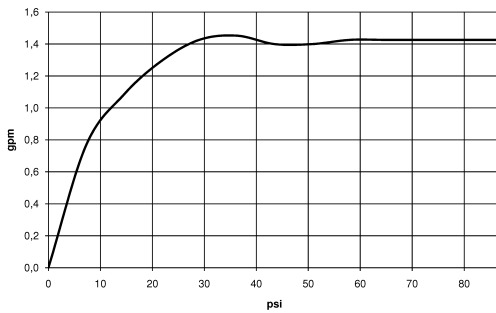

Codes & standards

- NSF/ANSI 372

Intrinsic protection against back flow.

Switch back and forth between aerator and spray mode while water is running.

Recommended miscellaneous

Swivel limitation set

12 821 970 90

Flow rate chart

Codes & Standards

ADA

ASME
A112.18.1/CSA
B125.1

California Energy
Commission
(CEC)

NSF/ANSI 372

NSF/ANSI/CAN
61

Profi single-lever mixer