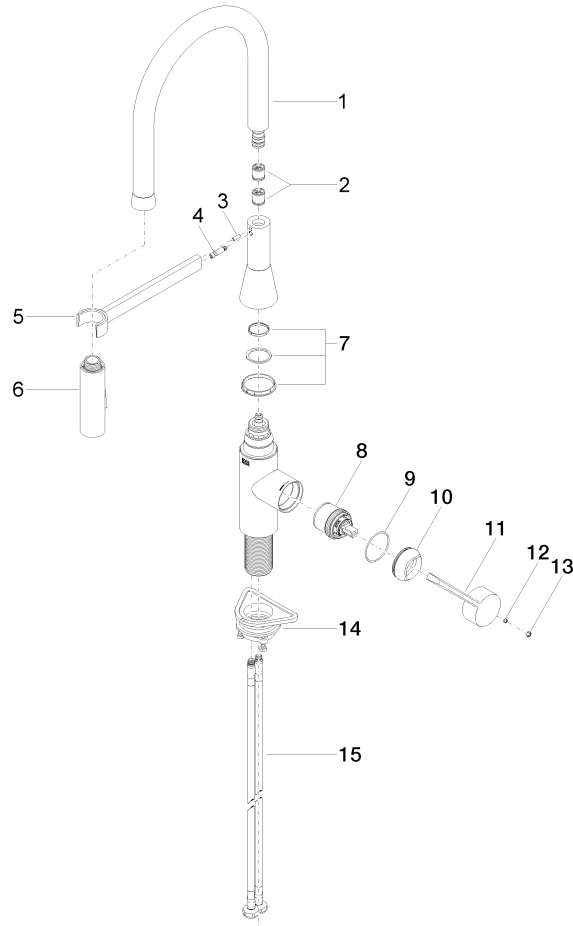

Profi single-lever mixer

33 865 895

- 200 mm projection
- Flexible silicone hose with large operating range of up to 350 mm
- pivotable 360°
- air-enriched flow and spray flow
- height of mixer 451 mm
- height up to aerator 119 mm
- hole diameter 35 mm
- 2 x pressure hose with 3/8" cap nut
- sprayface with anti-scaling system
- max. flow 5.7 l/min at 3 bar flow pressure
- lead-free

Flow rate chart

Codes & Standards

ADA

ASME
A112.18.1/CSA
B125.1

California Energy
Commission
(CEC)

NSF/ANSI 372

NSF/ANSI/CAN
61

Profi single-lever mixer

33 865 895

Spare parts list

No.	Item Number	Name	Quantity used	Delivery time
1	90 30 02 100 00-00	hose	1	10
2	09 23 01 141 90	back-flow preventer	1	2
3	09 31 11 040 90	pin	1	2
4	09 31 11 209 90	pin	1	2
5	90 17 20 045 00-00	holder	1	10
6	04 12 11 150 00 90	shower	1	2
7	90 28 10 161 00 90	set	1	2
8	90 15 05 064 02 90	cartridge	1	2
9	09 14 10 190 90	seal	1	2
10	09 28 30 030-00	cover	1	10
11	09 20 89 020-00	handle	1	10
12	09 31 11 063 90	pin	1	2
13	90 31 20 087 00-00	plug	1	10
14	04 30 11 040 00 90	fixing set	1	2
15	04 30 04 103 00 90	hose	2	2