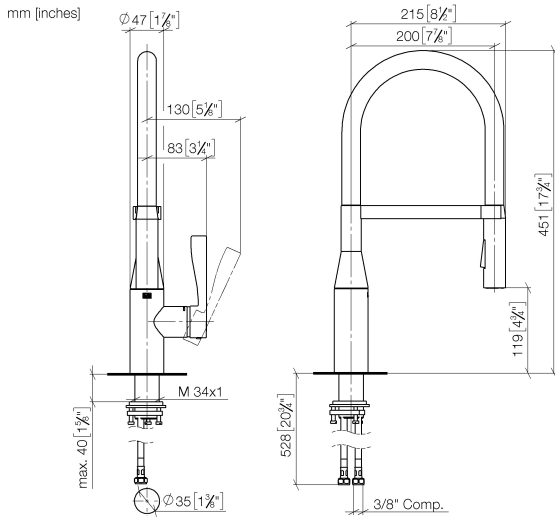

Profi single-lever mixer

33 865 895

- 200 mm projection
- Flexible silicone hose with large operating range of up to 350 mm
- pivotable 360°
- air-enriched flow and spray flow
- height of mixer 451 mm
- height up to aerator 119 mm
- hole diameter 35 mm
- 2 x pressure hose with 3/8" cap nut
- sprayface with anti-scaling system
- max. flow 5.7 l/min at 3 bar flow pressure
- lead-free

Flow rate chart

Codes & Standards

ADA

ASME
A112.18.1/CSA
B125.1

California Energy
Commission
(CEC)

NSF/ANSI 372

NSF/ANSI/CAN
61

Profi single-lever mixer

33 865 895

Spare parts list

No.	Item Number	Name	Quantity used	Delivery time
1	90 30 02 100 00-00	hose	1	10
2	09 23 01 141 90	back-flow preventer	1	2
3	09 31 11 040 90	pin	1	2
4	09 31 11 209 90	pin	1	2
5	90 17 20 045 00-00	holder	1	10
6	04 12 11 150 00 90	shower	1	2
7	90 28 10 161 00 90	set	1	2
8	90 15 05 064 02 90	cartridge	1	2
9	09 14 10 190 90	seal	1	2
10	09 28 30 030-00	cover	1	10
11	09 20 89 020-00	handle	1	10
12	09 31 11 063 90	pin	1	2
13	90 31 20 087 00-00	plug	1	10
14	04 30 11 040 00 90	fixing set	1	2
15	04 30 04 103 00 90	hose	2	2