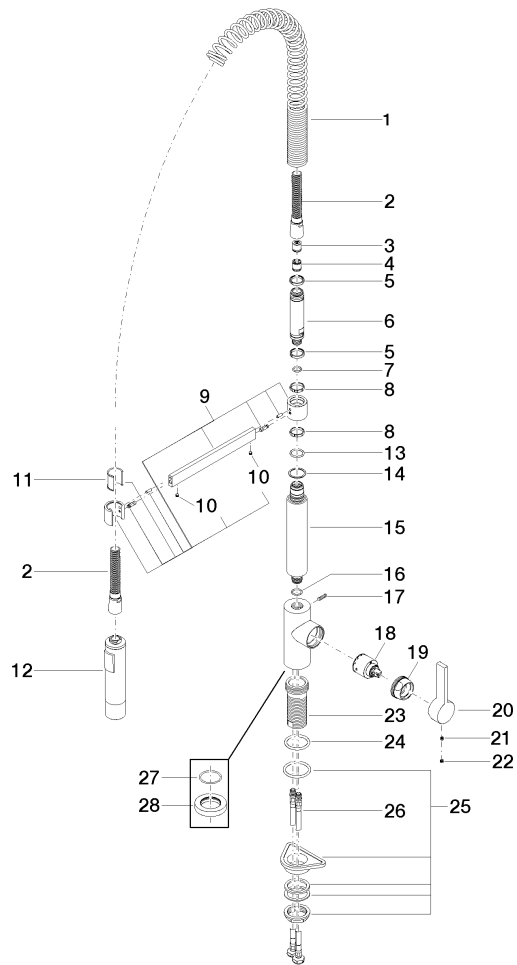

**Profi single-lever mixer**

33 860 875

- 240 mm projection
- pivotable 360°
- air-enriched flow and spray flow
- height of mixer 685 mm
- height up to aerator 129 mm
- hole diameter 35 mm
- 2 x pressure hose with 3/8" cap nut
- sprayface with anti-scaling system
- max. flow 5.7 l/min at 3 bar flow pressure
- lead-free

Intrinsic protection against back flow.

Switch back and forth between aerator and spray mode while water is running.

**Recommended miscellaneous**

**AIR SWITCH Control button** 10 713 970-00

**Recommended miscellaneous**

**Dispenser without rosette** 82 424 970-00

Profi single-lever mixer

33 860 875

### Spare parts list

No.	Item Number	Name	Quantity used	Delivery time
1	09 16 02 035 90	spring	1	2
2	09 30 02 065-00	hose	1	10
3	90 23 01 080 00 90	back-flow preventer	1	2
4	09 23 01 141 90	back-flow preventer	1	2
5	09 14 15 024 90	ring	2	2
6	09 30 01 067 10-00	adaptor	1	10
7	09 14 10 077 90	seal	1	2
8	09 28 10 181 90	ring	2	2
9	04 17 20 029 00-00	holder	1	10
10	04 31 11 112 00 90	pin	2	2
11	09 18 40 118 90	sleeve	1	2
12	04 12 11 092 10-00	shower	1	10
13	09 14 10 100 90	seal	1	2
14	09 28 10 122 90	ring	1	2
15	09 11 10 072 10-00	connection	1	10
16	09 14 10 055 90	seal	1	2
17	04 31 11 113 00 90	pin	1	2
18	90 15 05 034 00 90	cartridge	1	40
19	09 24 04 107-00	nut	1	10
20	09 20 79 040-00	handle	1	10
21	09 31 11 030 90	pin	1	2
22	09 31 20 109 90	plug	1	2
23	09 30 01 111 20 90	sleeve	1	2
24	09 14 10 036 90	seal	1	2
25	04 23 10 044 02 90	fixing set	1	2
26	04 30 04 107 00 90	hose	2	2
27	09 14 10 149 90	seal	1	2
28	09 28 10 035-00	rosette	1	10