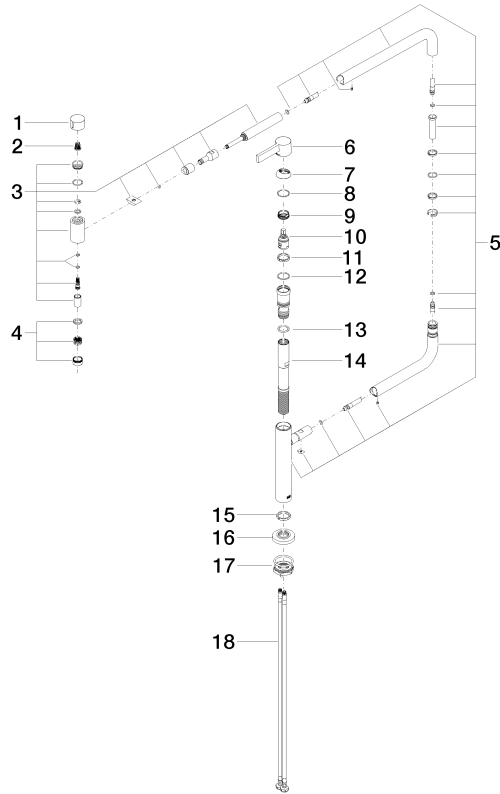

**PIVOT Single-lever mixer**

33 845 875

- 552 mm projection
- pivotable spout 360°
- air-enriched flow
- height of mixer 372 mm
- height up to aerator 290 mm
- rosette 55 mm
- hole diameter 35 mm
- 2 x pressure hose with 3/8" cap nut
- max. flow 5.7 l/min at 3 bar flow pressure
- lead-free

**Recommended miscellaneous**

**AIR SWITCH Control button** 10 713 970-00

**Recommended miscellaneous**

**Dispenser with rosette** 82 444 970-00

**Recommended miscellaneous**

**Dispenser with rosette** 82 434 970-00

**PIVOT Single-lever mixer**

33 845 875

**Spare parts list**

No.	Item Number	Name	Quantity used	Delivery time
1	09 20 62 025-00	handle	1	10
2	90 12 12 002 00 90	fixing cap	1	2
3	90 19 87 001 00-00	spout	1	10
4	90 23 01 026 08-00	aerator	1	10
5	90 28 22 257 00-00	joint	1	10
6	90 20 87 004 00-00	handle	1	10
7	09 28 30 013-00	cover	1	10
8	09 14 10 091 90	seal	1	2
9	09 24 04 266 90	nut	1	2
10	90 15 05 042 00 90	cartridge	1	2
11	09 28 10 156 90	ring	1	2
12	09 14 10 063 90	seal	1	2
13	09 14 10 081 90	seal	1	2
14	09 30 01 126 90	connection	1	2
15	09 28 10 159 90	ring	1	2
16	09 27 87 033-00	rosette	1	10
17	04 30 11 085 87 90	fixing set	1	2
18	04 30 04 103 00 90	hose	2	2