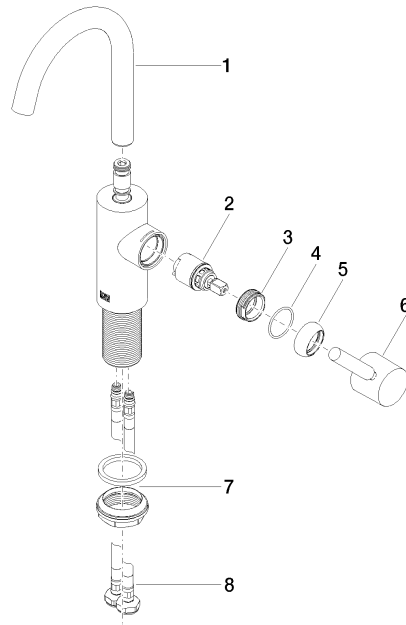

Single-lever basin mixer without pop-up waste

33 525 661

- 123 mm projection
- pivotable spout 360°
- circular, air-enriched flow
- height of mixer 272 mm
- height up to aerator 202 mm
- hole diameter 35 mm
- 2 x pressure hose with 3/8" cap nut
- max. flow 4.5 l/min
- lead-free

Single-lever basin mixer without pop-up waste

33 525 661

Spare parts list

No.	Item Number	Name	Quantity used	Delivery time
1	90 28 22 321 01-00	spout	1	10
2	90 15 05 044 00 90	cartridge	1	2
3	09 24 04 266 90	nut	1	2
4	09 14 10 091 90	seal	1	2
5	09 28 30 021-00	cover	1	10
6	90 20 66 003 00-00	handle	1	10
7	04 23 10 044 07 90	fixing set	1	2
8	04 30 04 102 00 90	High pressure hose 3/8"	2	2