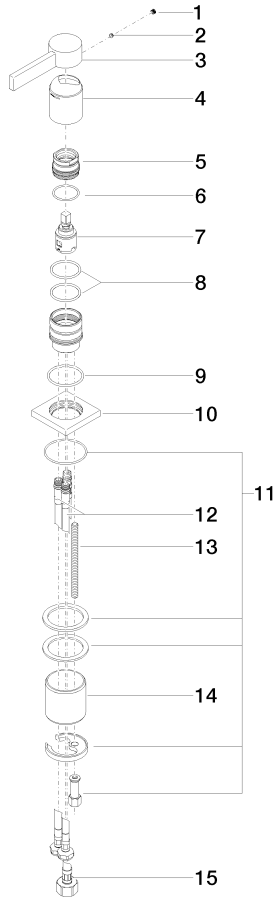

Single-lever basin mixer

29 210 782

- hole diameter 35 mm
- rosette 60 x 60 mm
- 3x screw-in M 10 x 1 pressure hose, leak-tested
- 2 x pressure hose with 3/8" cap nut

Note: Local building codes may require the use of an anti-scald device. Please refer to remote pressure balance valve (35 910 970 90)

	Chrome	29 210 782-00 0010
	Brushed Platinum	29 210 782-06 0010
	Platinum	29 210 782-08 0010
	Dark Chrome	29 210 782-19 0010
	Brushed Durabronze (23kt Gold)	29 210 782-28 0010
	Brushed Champagne (22kt Gold)	29 210 782-46 0010
	Champagne (22kt Gold)	29 210 782-47 0010
	Brushed Dark Platinum	29 210 782-99 0010

Single-lever basin mixer

29 210 782

mm [inches]

Flow rate chart

Single-lever basin mixer

29 210 782

Parts for other finishes can be found here: [Brushed](#) [Platinum](#)

Spare parts list

No.	Item Number	Name	Quantity used	Delivery time
1	09 31 20 109 90	plug	1	2
2	09 31 11 063 90	pin	1	2
3	09 20 78 057-00	handle	1	10
4	09 11 02 289-00	cover	1	10
5	09 24 04 288 90	nut	1	2
6	09 14 10 137 90	seal	1	2
7	90 15 05 042 00 90	cartridge	1	2
8	09 14 10 192 90	seal	2	2
9	09 14 10 067 90	seal	1	2
10	09 27 78 040-00	rosette	1	10
11	04 30 11 038 02 90	fixing set	1	2
12	04 30 04 106 00 90	hose	2	2
13	09 31 11 012 90	pin	1	2
14	09 18 40 079 90	sleeve	1	2
15	04 30 04 019 00 90	hose	1	2