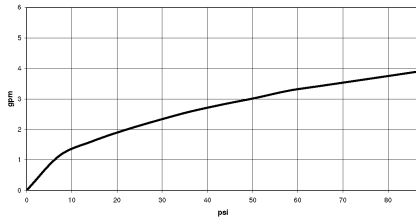

Single-lever basin mixer

29 210 782

- hole diameter 35 mm
- rosette 60 x 60 mm
- 3x screw-in M 10 x 1 pressure hose, leak-tested
- 2 x pressure hose with 3/8" cap nut

Note: Local building codes may require the use of an anti-scald device. Please refer to remote pressure balance valve (35 910 970 90)

	Chrome	29 210 782-00 0010
	Brushed Platinum	29 210 782-06 0010
	Platinum	29 210 782-08 0010
	Dark Chrome	29 210 782-19 0010
	Brushed Durabronze (23kt Gold)	29 210 782-28 0010
	Brushed Champagne (22kt Gold)	29 210 782-46 0010
	Champagne (22kt Gold)	29 210 782-47 0010
	Brushed Dark Platinum	29 210 782-99 0010

Single-lever basin mixer

29 210 782

mm [inches]

Flow rate chart

Single-lever basin mixer

29 210 782

Parts for other finishes can be found here: [Brushed](#) [Platinum](#)

Spare parts list