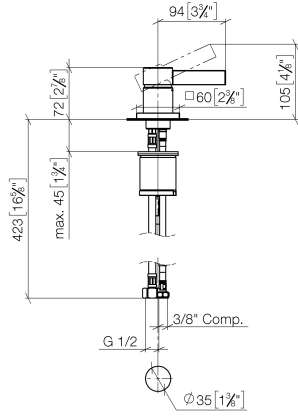

Single-lever basin mixer

29 210 782

- hole diameter 35 mm
- rosette 60 x 60 mm
- 3x screw-in M 10 x 1 pressure hose, leak-tested
- 2 x pressure hose with 3/8" cap nut

Note: Local building codes may require the use of an anti-scald device. Please refer to remote pressure balance valve (35 910 970 90)

	Chrome	29 210 782-00 0010
	Brushed Platinum	29 210 782-06 0010
	Platinum	29 210 782-08 0010
	Dark Chrome	29 210 782-19 0010
	Brushed Durabronze (23kt Gold)	29 210 782-28 0010
	Brushed Champagne (22kt Gold)	29 210 782-46 0010
	Champagne (22kt Gold)	29 210 782-47 0010
	Brushed Dark Platinum	29 210 782-99 0010

Single-lever basin mixer

29 210 782

mm [inches]

Flow rate chart

Single-lever basin mixer

29 210 782

Parts for other finishes can be found here: [Brushed](#) [Platinum](#)

Spare parts list

No.	Item Number	Name	Quantity used	Delivery time
1	09 31 20 109 90	plug	1	2
2	09 31 11 063 90	pin	1	2
3	09 20 78 057-00	handle	1	10
4	09 11 02 289-00	cover	1	10
5	09 24 04 288 90	nut	1	2
6	09 14 10 137 90	seal	1	2
7	90 15 05 042 00 90	cartridge	1	2
8	09 14 10 192 90	seal	2	2
9	09 14 10 067 90	seal	1	2
10	09 27 78 040-00	rosette	1	10
11	04 30 11 038 02 90	fixing set	1	2
12	04 30 04 106 00 90	hose	2	2
13	09 31 11 012 90	pin	1	2
14	09 18 40 079 90	sleeve	1	2
15	04 30 04 019 00 90	hose	1	2