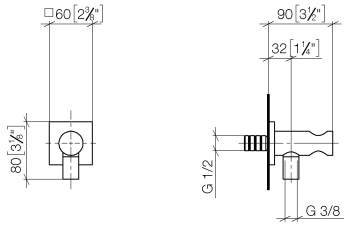

Wall elbow with integrated shower holder

28 490 970

- 3/8" shower outlet
 - rosette 60 x 60 mm
 - 1/2" connection
 - WRAS: 1912049
- Intrinsic protection against back flow.**

Intrinsic protection against back flow.

Required miscellaneous

Concealed adapter

35 080 970-90
0010

Wall elbow with integrated shower holder

28 490 970

mm [inches]

Wall elbow with integrated shower holder

28 490 970

Spare parts list

No.	Item Number	Name	Quantity used	Delivery time
1	90 24 03 280 00 90	nipple	1	2
2	09 30 30 037 90	screw	2	2
3	09 27 97 043-00	rosette	1	10
4	09 31 11 112 90	pin	1	60
5	09 16 01 023 90	ring	1	2
6	09 23 01 131 90	back-flow preventer	1	2
7	09 30 30 113 20 90	screw	1	2
8	09 14 10 001 90	seal	1	2
9	09 18 40 216 90	sleeve	1	2
10	09 11 03 124-00	connection	1	10
11	09 14 10 213 90	seal	1	2
12	09 24 03 279-00	nipple	1	10
13	09 21 02 069-00	cover	1	10