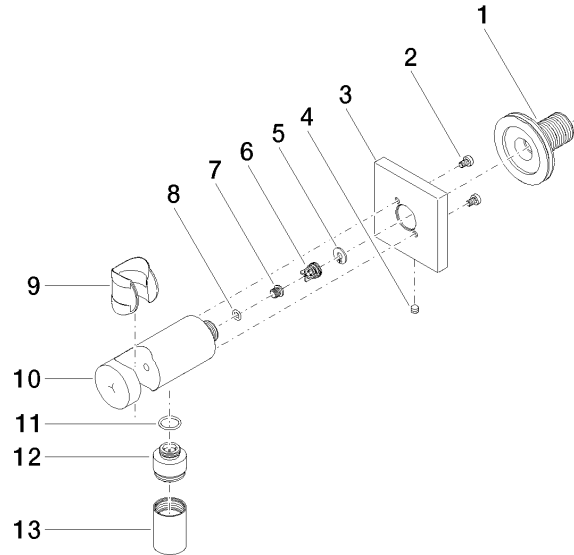

Wall elbow with integrated shower holder

28 490 970

- 3/8" shower outlet
 - rosette 60 x 60 mm
 - 1/2" connection
 - WRAS: 1912049
- Intrinsic protection against back flow.**

Intrinsic protection against back flow.

Required miscellaneous

Concealed adapter

35 080 970-90
0010

Wall elbow with integrated shower holder

28 490 970

mm [inches]

Wall elbow with integrated shower holder

28 490 970

Spare parts list

No.	Item Number	Name	Quantity used	Delivery time
1	90 24 03 280 00 90	nipple	1	2
2	09 30 30 037 90	screw	2	2
3	09 27 97 043-00	rosette	1	10
4	09 31 11 112 90	pin	1	60
5	09 16 01 023 90	ring	1	2
6	09 23 01 131 90	back-flow preventer	1	2
7	09 30 30 113 20 90	screw	1	2
8	09 14 10 001 90	seal	1	2
9	09 18 40 216 90	sleeve	1	2
10	09 11 03 124-00	connection	1	10
11	09 14 10 213 90	seal	1	2
12	09 24 03 279-00	nipple	1	10
13	09 21 02 069-00	cover	1	10