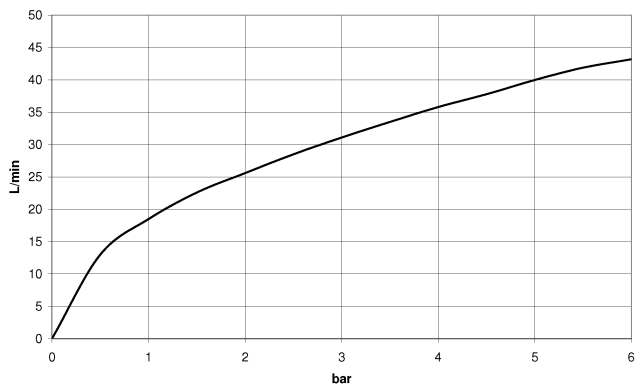

## Wall elbow with integrated shower holder

28 490 660

- 3/8" shower outlet
  - rosette Ø 60 mm
  - 1/2" connection
  - WRAS: 1912049
- Intrinsic protection against back flow.**

Intrinsic protection against back flow.

## Wall elbow with integrated shower holder

28 490 660

mm [inches]

### Flow rate chart