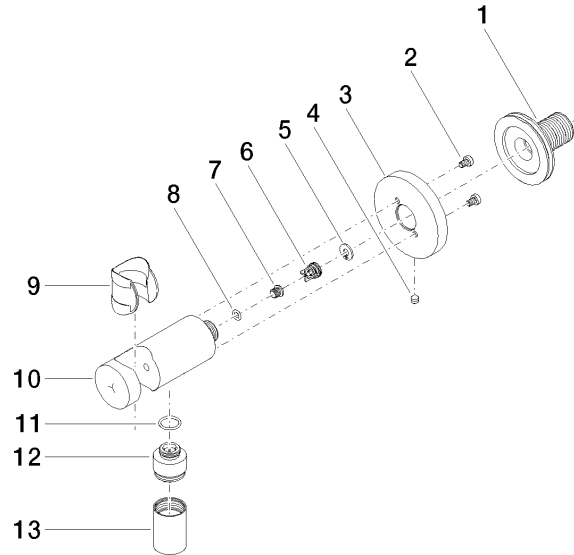

## Wall elbow with integrated shower holder

28 490 660

- 3/8" shower outlet
  - rosette Ø 60 mm
  - 1/2" connection
  - WRAS: 1912049
- Intrinsic protection against back flow.**

Intrinsic protection against back flow.

## Wall elbow with integrated shower holder

28 490 660

mm [inches]

### Flow rate chart

### Spare parts list

No.	Item Number	Name	Quantity used	Delivery time
1	90 24 03 280 00 90	nipple	1	2
2	09 30 30 037 90	screw	2	2
3	09 27 66 001-00	rosette	1	10
4	09 31 11 112 90	pin	1	60
5	09 16 01 023 90	ring	1	2
6	09 23 01 131 90	back-flow preventer	1	2
7	09 30 30 113 20 90	screw	1	2
8	09 14 10 001 90	seal	1	2
9	09 18 40 216 90	sleeve	1	2
10	09 11 03 124-00	connection	1	10
11	09 14 10 213 90	seal	1	2
12	09 24 03 279-00	nipple	1	10
13	09 21 02 069-00	cover	1	10