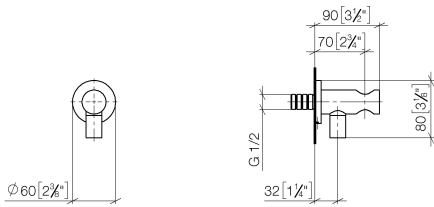

## Wall elbow with integrated shower holder

28 490 660

- 3/8" shower outlet
  - rosette Ø 60 mm
  - 1/2" connection
  - WRAS: 1912049
- Intrinsic protection against back flow.**

Intrinsic protection against back flow.

## Wall elbow with integrated shower holder

28 490 660

mm [inches]