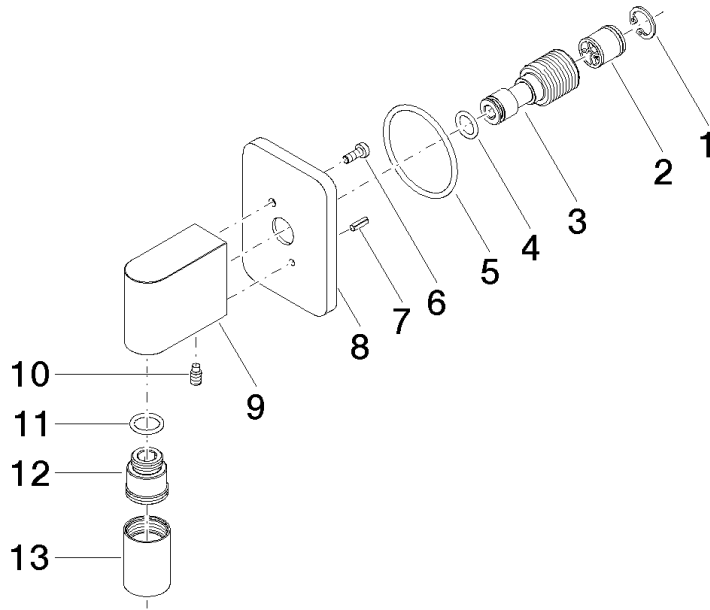

## Wall elbow

---

28 450 710

- 3/8" shower outlet
- rosette 78 x 55 mm
- 1/2" connection

**Codes & standards**

**Intrinsic protection against back flow.**

Intrinsic protection against back flow.

Chrome

## Wall elbow

---

28 450 710

mm [inches]

## Flow rate chart

---

## Codes & Standards

---

ASME  
A112.18.1/CSA  
B125.1

Wall elbow

28 450 710

Spare parts list

No.	Item Number	Name	Quantity used	Delivery time
1	09 16 01 014 90	ring	1	2
2	09 23 01 141 90	back-flow preventer	1	2
3	09 24 03 116 20 90	nipple	1	2
4	09 14 10 008 90	seal	1	2
5	09 14 10 142 90	seal	1	2
6	09 30 30 054 90	screw	1	2
7	09 31 11 026 90	pin	1	2
8	09 27 71 002-00	rosette	1	10
9	09 11 03 046-00	connection	1	10
10	09 31 11 005 90	pin	1	2
11	09 14 10 077 90	seal	1	2
12	09 24 03 107 20 90	nipple	1	2
13	09 21 02 069-00	cover	1	10