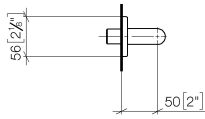

## Wall elbow

---

28 450 710

- 3/8" shower outlet
- rosette 78 x 55 mm
- 1/2" connection

**Codes & standards**

**Intrinsic protection against back flow.**

Intrinsic protection against back flow.

Chrome

## Wall elbow

---

28 450 710

mm [inches]