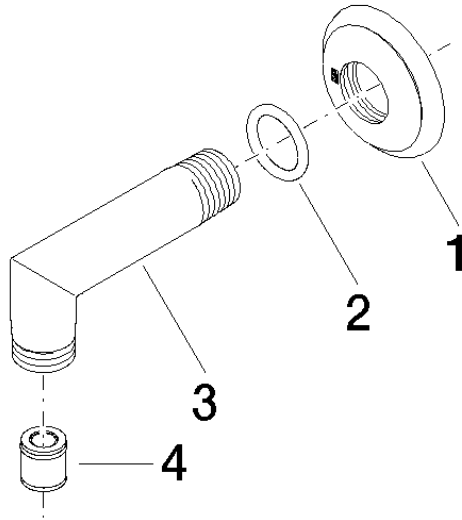

Wall elbow

28 450 410

- 1/2" shower outlet
- rosette Ø 55 mm
- 1/2" connection

	Chrome	28 450 410-00 0010
	Brushed Platinum	28 450 410-06 0010
	Platinum	28 450 410-08 0010
	Durabronze (23kt Gold)	28 450 410-09 0010
	Brushed Durabronze (23kt Gold)	28 450 410-28 0010
	Brushed Dark Platinum	28 450 410-99 0010

Wall elbow

28 450 410

Wall elbow

28 450 410

Parts for other finishes can be found here: [Brushed Platinum](#)

Spare parts list

No.	Item Number	Name	Quantity used	Delivery time
1	09 27 35 003-00	rosette	1	10
2	09 14 10 026 90	seal	1	2
3	09 11 03 021-00	connection	1	10
4	09 23 01 141 90	back-flow preventer	1	2