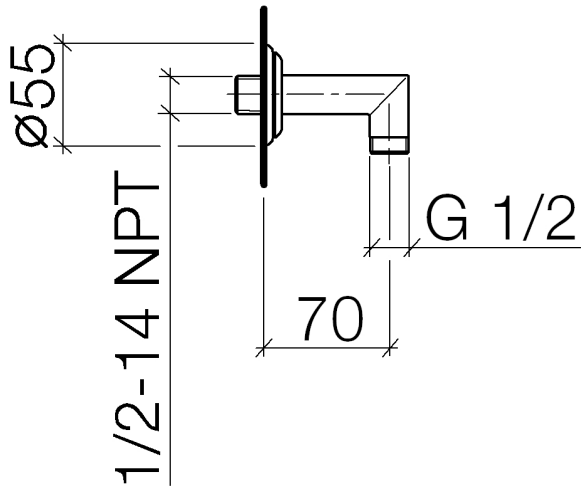

Wall elbow

28 450 410

- 1/2" shower outlet
- rosette Ø 55 mm
- 1/2" connection

	Chrome	28 450 410-00 0010
	Brushed Platinum	28 450 410-06 0010
	Platinum	28 450 410-08 0010
	Durabronze (23kt Gold)	28 450 410-09 0010
	Brushed Durabronze (23kt Gold)	28 450 410-28 0010
	Brushed Dark Platinum	28 450 410-99 0010

Wall elbow

28 450 410

Wall elbow

28 450 410

Parts for other finishes can be found here: [Brushed Platinum](#)

Spare parts list

No.	Item Number	Name	Quantity used	Delivery time
1	09 27 35 003-00	rosette	1	10
2	09 14 10 026 90	seal	1	2
3	09 11 03 021-00	connection	1	10
4	09 23 01 141 90	back-flow preventer	1	2