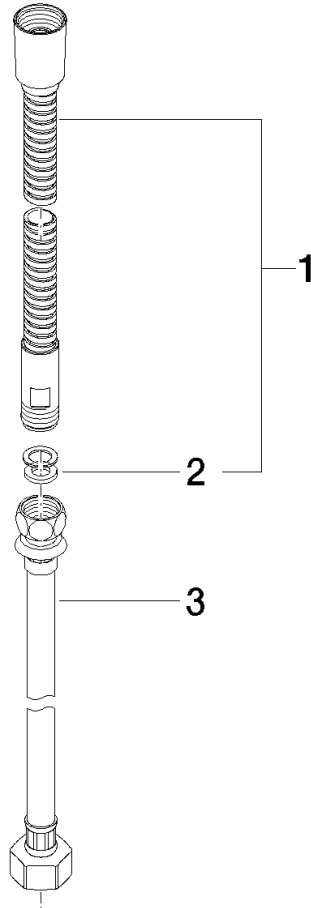

**Metal shower hose in two parts 1/2" x 3/8" x 2250 mm**

28 323 970

	Chrome	28 323 970-00
	Brushed Platinum	28 323 970-06
	Platinum	28 323 970-08
	Durabress (23kt Gold)	28 323 970-09
	Matte White	28 323 970-10
	Dark Chrome	28 323 970-19
	Brushed Durabress (23kt Gold)	28 323 970-28
	Matte Black	28 323 970-33
	Brushed Champagne (22kt Gold)	28 323 970-46
	Champagne (22kt Gold)	28 323 970-47
	Brushed Chrome	28 323 970-93
	Brushed Dark Platinum	28 323 970-99

## Metal shower hose in two parts 1/2" x 3/8" x 2250 mm

---

28 323 970

## Metal shower hose in two parts 1/2" x 3/8" x 2250 mm

---

28 323 970

**Metal shower hose in two parts 1/2" x 3/8" x 2250 mm**

28 323 970

Parts for other finishes can be found here: Brushed Platinum

**Spare parts list**

No.	Item Number	Name	Quantity used	Delivery time
1	28 322 970-00	Metal shower hose 1/2" x 3/8" x 1750 mm	1	2
2	09 14 20 026 90	seal	1	2
3	12 505 970 90	High pressure hose 1/2" x 3/8" x 500 mm	1	2