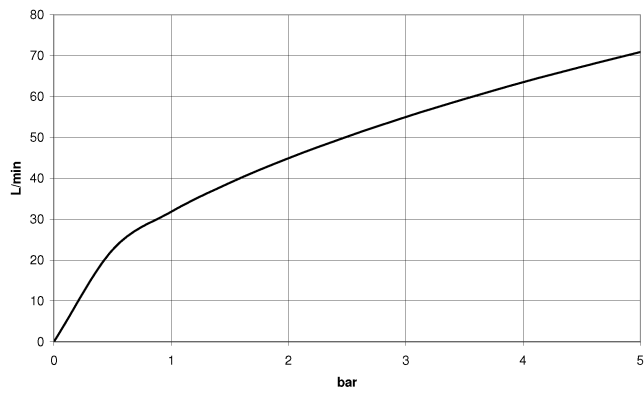

**WATER TUBE Kneipp hose white 2000 mm**

28 285 979

- hose nozzle with sleeve M33
- with holding ring

	Chrome	28 285 979-00
	Brushed Platinum	28 285 979-06
	Platinum	28 285 979-08
	Matte White	28 285 979-10
	Dark Chrome	28 285 979-19
	Brushed Durabronze (23kt Gold)	28 285 979-28
	Matte Black	28 285 979-33
	Brushed Champagne (22kt Gold)	28 285 979-46
	Champagne (22kt Gold)	28 285 979-47
	Brushed Chrome	28 285 979-93
	Brushed Dark Platinum	28 285 979-99

**WATER TUBE Kneipp hose white 2000 mm**

28 285 979

mm [inches]

**Flow rate chart**

**WATER TUBE Kneipp hose white 2000 mm**

28 285 979

**Spare parts list**

No.	Item Number	Name	Quantity used	Delivery time
1	09 14 20 003 90	seal	1	2
2	09 28 10 116-12	ring	1	30