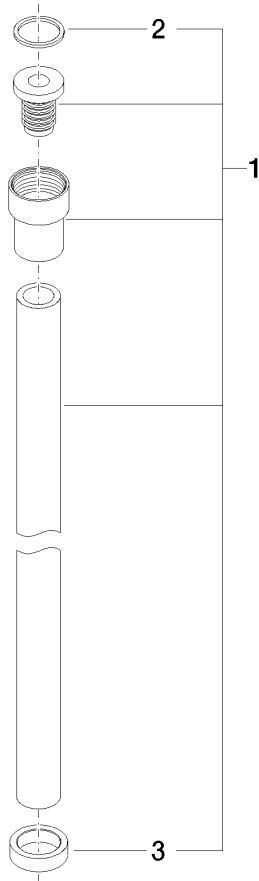

**WATER TUBE Kneipp hose white 2000 mm**

28 285 979

- hose nozzle with sleeve M33
- with holding ring

	Chrome	28 285 979-00
	Brushed Platinum	28 285 979-06
	Platinum	28 285 979-08
	Matte White	28 285 979-10
	Dark Chrome	28 285 979-19
	Brushed Durabronze (23kt Gold)	28 285 979-28
	Matte Black	28 285 979-33
	Brushed Champagne (22kt Gold)	28 285 979-46
	Champagne (22kt Gold)	28 285 979-47
	Brushed Chrome	28 285 979-93
	Brushed Dark Platinum	28 285 979-99

**WATER TUBE Kneipp hose white 2000 mm**

28 285 979

mm [inches]

**Flow rate chart**

**WATER TUBE Kneipp hose white 2000 mm**

28 285 979

**Spare parts list**

No.	Item Number	Name	Quantity used	Delivery time
1	09 14 20 003 90	seal	1	2
2	09 28 10 116-12	ring	1	30