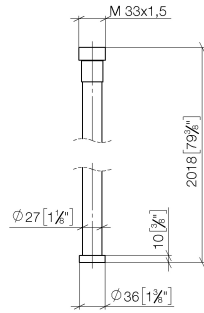

**WATER TUBE Kneipp hose white 2000 mm**

28 285 979

- hose nozzle with sleeve M33
- with holding ring

	Chrome	28 285 979-00
	Brushed Platinum	28 285 979-06
	Platinum	28 285 979-08
	Matte White	28 285 979-10
	Dark Chrome	28 285 979-19
	Brushed Durabronze (23kt Gold)	28 285 979-28
	Matte Black	28 285 979-33
	Brushed Champagne (22kt Gold)	28 285 979-46
	Champagne (22kt Gold)	28 285 979-47
	Brushed Chrome	28 285 979-93
	Brushed Dark Platinum	28 285 979-99

**WATER TUBE Kneipp hose white 2000 mm**

28 285 979

mm [inches]

**Flow rate chart**

**WATER TUBE Kneipp hose white 2000 mm**

28 285 979

**Spare parts list**

No.	Item Number	Name	Quantity used	Delivery time
1	09 14 20 003 90	seal	1	2
2	09 28 10 116-12	ring	1	30