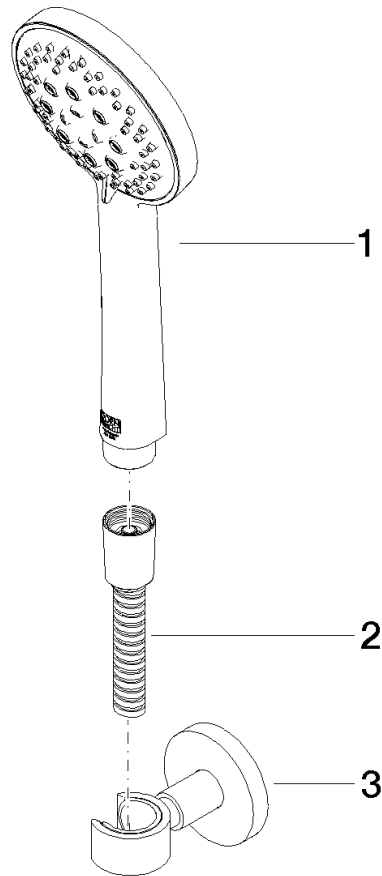

## Hand shower set FlowReduce

27 805 625

- spray head Ø 100mm
- three settings: normal flow, soft flow, massage flow
- with anti-scale system
- metal shower hose 1250mm with integrated anti-twist protection
- shower holder rosette Ø 55mm
- max. flow 6.8 l/min

## Hand shower set FlowReduce

27 805 625

mm [inches]

## Flow rate chart

### Spare parts list

No.	Item Number	Name	Quantity used	Delivery time
1	28 014 979-00 0010	Hand shower	1	-
2	90 30 02 072 00-00	Metal shower hose 1/2" x 3/8" x 1250 mm	1	10
3	28 050 625-00	Wall bracket	1	10