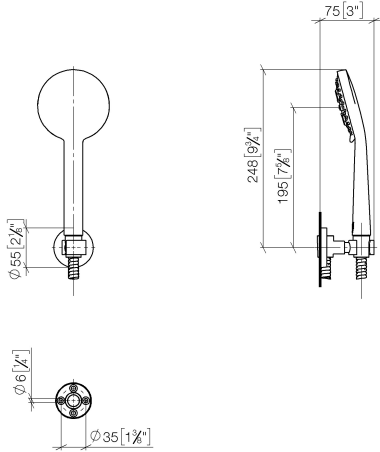

## Hand shower set FlowReduce

27 805 625

- spray head Ø 100mm
- three settings: normal flow, soft flow, massage flow
- with anti-scale system
- metal shower hose 1250mm with integrated anti-twist protection
- shower holder rosette Ø 55mm
- max. flow 6.8 l/min

#### Wall elbow

28 450 625-00

## Hand shower set FlowReduce

27 805 625

mm [inches]

### Spare parts list

No.	Item Number	Name	Quantity used	Delivery time
1	28 014 979-00 0010	Hand shower	1	-
2	90 30 02 072 00-00	Metal shower hose 1/2" x 3/8" x 1250 mm	1	10
3	28 050 625-00	Wall bracket	1	10