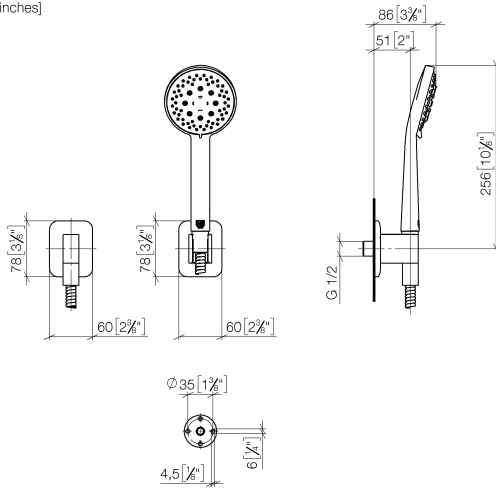

Hand shower set with individual rosettes FlowReduce

27 803 845

- three settings: normal flow, soft flow, massage flow
- with anti-scale system
- 3/8" shower outlet
- rosette for wall elbow 60 x 78mm
- rosette for shower holder 60 x 78mm
- metal shower hose 1250mm with integrated anti-twist protection
- 1/2" wall elbow
- max. flow 6.8 l/min

	Chrome	27 803 845-00 0010
	Brushed Platinum	27 803 845-06 0010
	Matte Black	27 803 845-33 0010
	Brushed Chrome	27 803 845-93 0010

Codes & standards

- This product reduces water consumption by % (compared to requirements of EPAct '92)
 - This product can contribute to Water Use Reduction in LEED® Green Building Rating
 - This product can help a building to meet requirements of Green Building Rating Systems, e.g. LEED®, BREEAM®, DGNB, WELL
- Intrinsic protection against back flow.**

Intrinsic protection against back flow.

Required miscellaneous

Concealed adapter

35 080 970-90
0010

Hand shower set with individual rosettes FlowReduce

27 803 845

mm [inches]

Flow rate chart

Codes & Standards

ASME
A112.18.1/CSA
B125.1

California Energy
Commission
(CEC)

Hand shower set with individual rosettes FlowReduce

27 803 845

27 803 845-FF 00 10

Spare parts list

No.	Item Number	Name	Quantity used	Delivery time
1	28 450 845-00	Wall elbow	1	10
2	09 14 20 026 90	seal	1	2
3	28 050 845-00	Wall bracket	1	10
4	90 30 02 072 00-00	Metal shower hose 1/2" x 3/8" x 1250 mm	1	10
5	28 014 979-00 0010	Hand shower	1	-