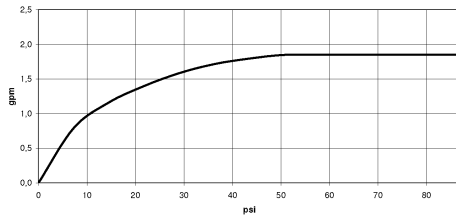

Hand shower set with individual rosettes FlowReduce

27 803 845

- three settings: normal flow, soft flow, massage flow
- with anti-scale system
- 3/8" shower outlet
- rosette for wall elbow 60 x 78mm
- rosette for shower holder 60 x 78mm
- metal shower hose 1250mm with integrated anti-twist protection
- 1/2" wall elbow
- max. flow 6.8 l/min

	Chrome	27 803 845-00 0010
	Brushed Platinum	27 803 845-06 0010
	Matte Black	27 803 845-33 0010
	Brushed Chrome	27 803 845-93 0010

Codes & standards

- This product reduces water consumption by % (compared to requirements of EPAct '92)
 - This product can contribute to Water Use Reduction in LEED® Green Building Rating
 - This product can help a building to meet requirements of Green Building Rating Systems, e.g. LEED®, BREEAM®, DGNB, WELL
- Intrinsic protection against back flow.**

Intrinsic protection against back flow.

Required miscellaneous

Concealed adapter

35 080 970-90
0010

Hand shower set with individual rosettes FlowReduce

27 803 845

mm [inches]

Flow rate chart