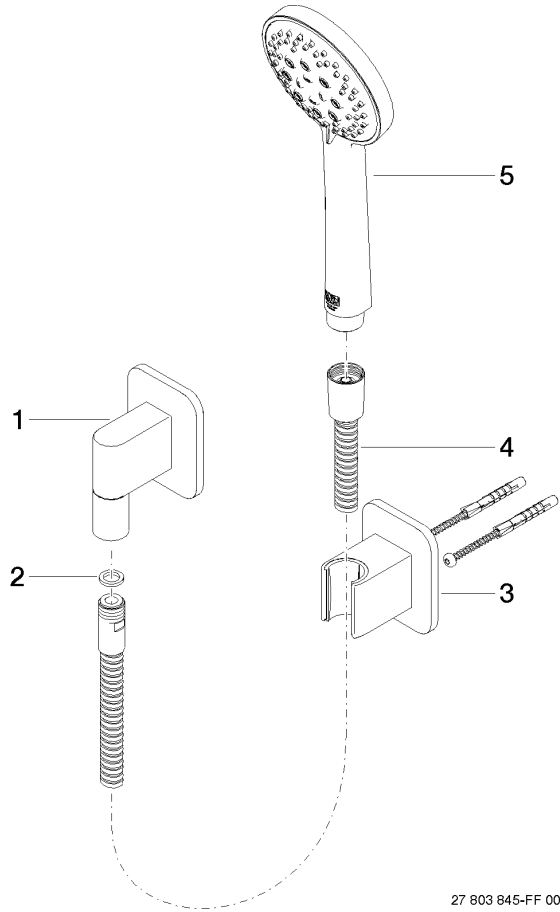

Hand shower set with individual rosettes FlowReduce

27 803 845

- three settings: normal flow, soft flow, massage flow
- with anti-scale system
- 3/8" shower outlet
- rosette for wall elbow 60 x 78mm
- rosette for shower holder 60 x 78mm
- metal shower hose 1250mm with integrated anti-twist protection
- 1/2" wall elbow
- max. flow 6.8 l/min

	Chrome	27 803 845-00 0010
	Brushed Platinum	27 803 845-06 0010
	Matte Black	27 803 845-33 0010
	Brushed Chrome	27 803 845-93 0010

Codes & standards

- This product reduces water consumption by % (compared to requirements of EPAct '92)
 - This product can contribute to Water Use Reduction in LEED® Green Building Rating
 - This product can help a building to meet requirements of Green Building Rating Systems, e.g. LEED®, BREEAM®, DGNB, WELL
- Intrinsic protection against back flow.**

Intrinsic protection against back flow.

Required miscellaneous

Concealed adapter

35 080 970-90
0010

Hand shower set with individual rosettes FlowReduce

27 803 845

mm [inches]

Flow rate chart

Codes & Standards

ASME
A112.18.1/CSA
B125.1

California Energy
Commission
(CEC)

Hand shower set with individual rosettes FlowReduce

27 803 845

27 803 845-FF 00 10

Spare parts list

No.	Item Number	Name	Quantity used	Delivery time
1	28 450 845-00	Wall elbow	1	10
2	09 14 20 026 90	seal	1	2
3	28 050 845-00	Wall bracket	1	10
4	90 30 02 072 00-00	Metal shower hose 1/2" x 3/8" x 1250 mm	1	10
5	28 014 979-00 0010	Hand shower	1	-