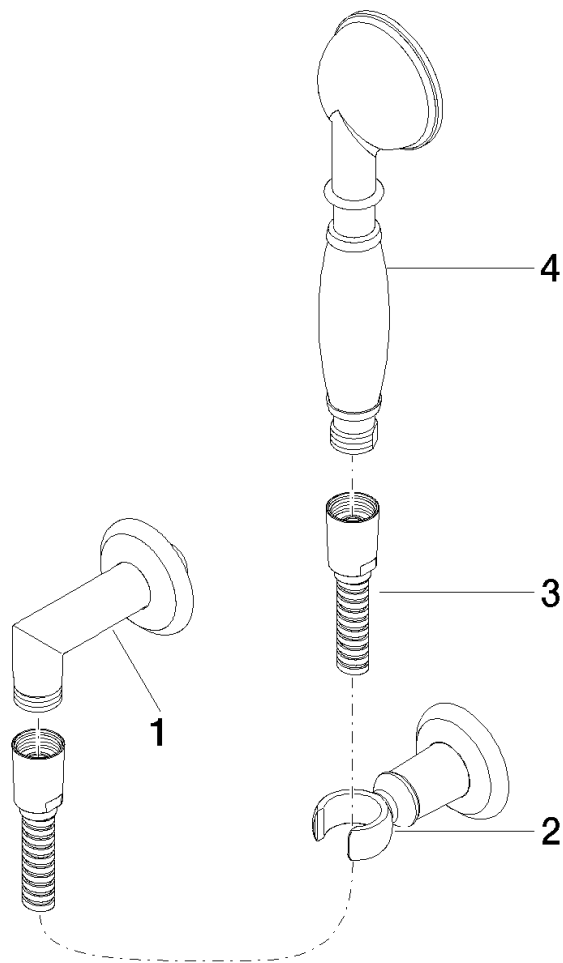

## Hand shower set with individual rosettes FlowReduce

27 803 361

- spray head Ø 64mm
- normal flow
- with anti-scale system
- 1/2" shower outlet
- rosette for wall elbow Ø 55mm
- rosette for shower holder Ø 55mm
- metal shower hose 1250mm with integrated anti-twist protection
- 1/2" wall elbow
- max. flow 6.8 l/min

## Hand shower set with individual rosettes FlowReduce

27 803 361

mm [inches]

### Flow rate chart

### Codes & Standards

California Energy  
Commission  
(CEC)

**Hand shower set with individual rosettes FlowReduce**

27 803 361

**Spare parts list**

| No. | Item Number        | Name  | Quantity used | Delivery time |
|-----|--------------------|---|---------------|---------------|
| 1   | 28 450 410-00 0010 | Wall elbow  | 1             | 10            |
| 2   | 28 050 361-00      | Wall bracket  | 1             | 10            |
| 3   | 28 104 970-00      | Metal shower hose 1/2" x 1/2" x 1250 mm                       | 1             | 2             |
| 4   | 28 002 970-00 0010 | Metal hand shower with porcelain insert (white)<br>FlowReduce | 1             | 10            |