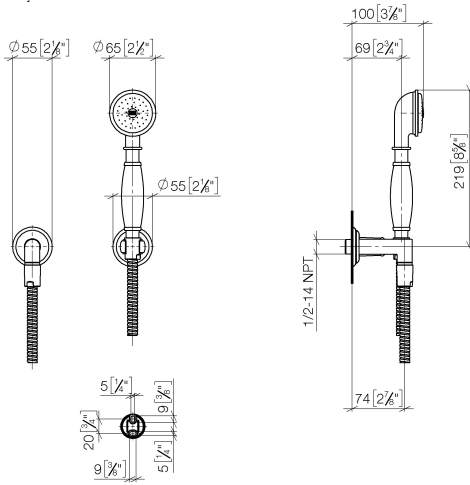

## Hand shower set with individual rosettes FlowReduce

27 803 361

- spray head Ø 64mm
- normal flow
- with anti-scale system
- 1/2" shower outlet
- rosette for wall elbow Ø 55mm
- rosette for shower holder Ø 55mm
- metal shower hose 1250mm with integrated anti-twist protection
- 1/2" wall elbow
- max. flow 6.8 l/min

#### Concealed adapter

35 080 970-90  
0010

## Hand shower set with individual rosettes FlowReduce

27 803 361

mm [inches]

### Codes & Standards

California Energy  
Commission  
(CEC)

**Hand shower set with individual rosettes FlowReduce**

27 803 361

**Spare parts list**

| No. | Item Number        | Name  | Quantity used | Delivery time |
|-----|--------------------|---|---------------|---------------|
| 1   | 28 450 410-00 0010 | Wall elbow  | 1             | 10            |
| 2   | 28 050 361-00      | Wall bracket  | 1             | 10            |
| 3   | 28 104 970-00      | Metal shower hose 1/2" x 1/2" x 1250 mm                       | 1             | 2             |
| 4   | 28 002 970-00 0010 | Metal hand shower with porcelain insert (white)<br>FlowReduce | 1             | 10            |