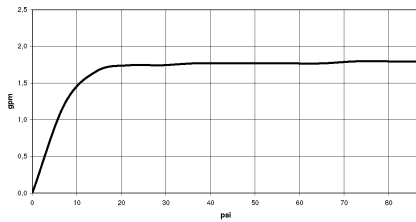

## Hand shower set with individual rosettes FlowReduce

27 803 361

mm [inches]

### Flow rate chart