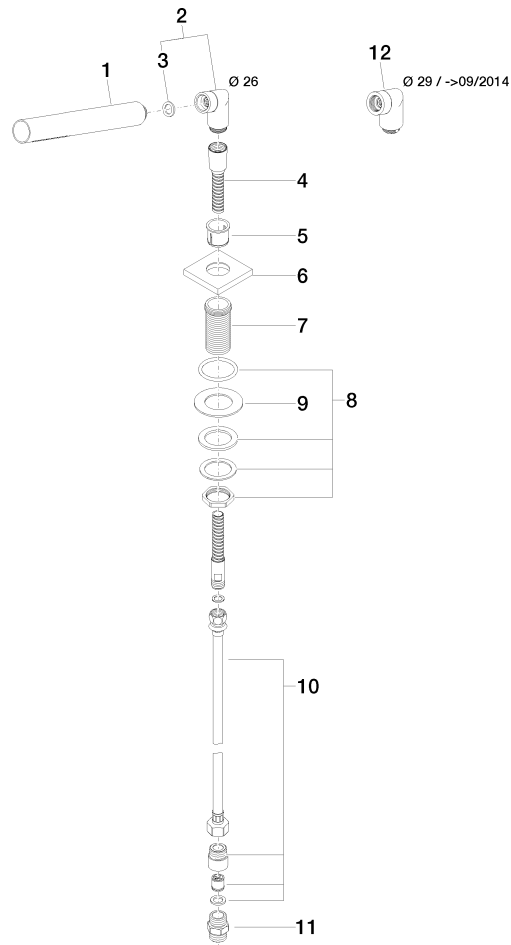

Hand shower set for bath rim or tile edge installation

27 702 980

Hand shower set for bath rim or tile edge installation

27 702 980

Hand shower set for bath rim or tile edge installation

27 702 980

Flow rate chart

Hand shower set for bath rim or tile edge installation

27 702 980

Spare parts list

No.	Item Number	Name	Quantity used	Delivery time
1	90 12 11 140 30-00	shower	1	10
2	04 24 04 287 00-00	nipple	1	10
3	09 14 20 002 90	seal	1	60
4	28 322 970-00	Metal shower hose 1/2" x 3/8" x 1750 mm	1	2
5	09 18 40 085 90	sleeve	1	2
6	09 27 68 003-00	rosette	1	10
7	09 30 01 090-07	sleeve	1	30
8	04 23 10 032 46 90	fixing set	1	2
9	09 30 11 060 90	disc	1	2
10	12 505 970 90	High pressure hose 1/2" x 3/8" x 500 mm	1	2
11	09 24 03 168 10 90	nipple	1	2
12	04 24 04 187 00-00	nipple	1	10