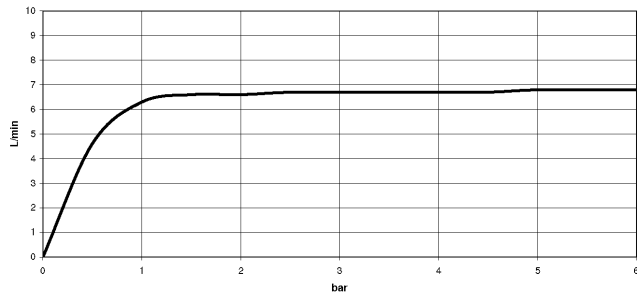

Hand shower set for bath rim or tile edge installation

27 702 980

Hand shower set for bath rim or tile edge installation

27 702 980

Hand shower set for bath rim or tile edge installation

27 702 980

Flow rate chart

Hand shower set for bath rim or tile edge installation

27 702 980

Spare parts list

No.	Item Number	Name	Quantity used	Delivery time
1	90 12 11 140 30-00	shower	1	10
2	04 24 04 287 00-00	nipple	1	10
3	09 14 20 002 90	seal	1	60
4	28 322 970-00	Metal shower hose 1/2" x 3/8" x 1750 mm	1	2
5	09 18 40 085 90	sleeve	1	2
6	09 27 68 003-00	rosette	1	10
7	09 30 01 090-07	sleeve	1	30
8	04 23 10 032 46 90	fixing set	1	2
9	09 30 11 060 90	disc	1	2
10	12 505 970 90	High pressure hose 1/2" x 3/8" x 500 mm	1	2
11	09 24 03 168 10 90	nipple	1	2
12	04 24 04 187 00-00	nipple	1	10