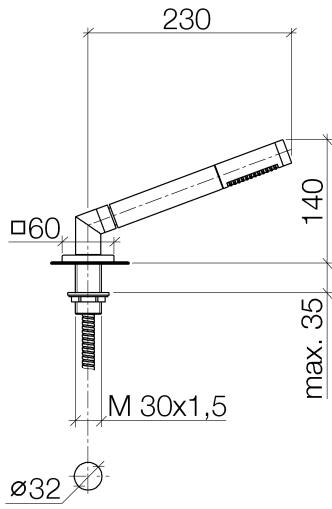

Hand shower set for bath rim or tile edge installation

27 702 980

Hand shower set for bath rim or tile edge installation

27 702 980

Hand shower set for bath rim or tile edge installation

27 702 980

Flow rate chart

Hand shower set for bath rim or tile edge installation

27 702 980

Spare parts list

No.	Item Number	Name	Quantity used	Delivery time
1	90 12 11 140 30-00	shower	1	10
2	04 24 04 287 00-00	nipple	1	10
3	09 14 20 002 90	seal	1	60
4	28 322 970-00	Metal shower hose 1/2" x 3/8" x 1750 mm	1	2
5	09 18 40 085 90	sleeve	1	2
6	09 27 68 003-00	rosette	1	10
7	09 30 01 090-07	sleeve	1	30
8	04 23 10 032 46 90	fixing set	1	2
9	09 30 11 060 90	disc	1	2
10	12 505 970 90	High pressure hose 1/2" x 3/8" x 500 mm	1	2
11	09 24 03 168 10 90	nipple	1	2
12	04 24 04 187 00-00	nipple	1	10