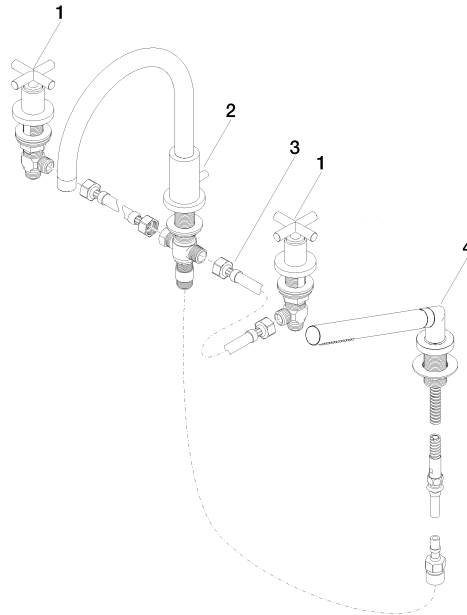

Bath shower set for bath rim or tile edge installation

27 512 892

- 220 mm projection
- complete hand shower set: normal flow
- spout: circular, air-enriched flow
- complete hand shower set with anti-scale system
- automatic bath/shower diverter
- height of mixer 290 mm
- height up to aerator 135 mm
- hole diameter spout 32 mm
- hole diameter valve 32 mm
- hole diameter for complete hand shower set 32 mm
- rosette for spout Ø 55mm
- rosette for complete hand shower set Ø 50mm
- rosette for deck valve Ø 55mm
- metal shower hose 2250mm with integrated anti-twist protection
- max. flow 23.5 l/min at 3 bar flow pressure
- max. flow for complete hand shower set 6.8 l/min
- WRAS: 1702041

| | | |
|-------------------------------------------------------------------------------------|--------------------------------|---------------|
|  | Chrome | 27 512 892-00 |
|  | Brushed Platinum | 27 512 892-06 |
|  | Platinum | 27 512 892-08 |
|  | Matte White | 27 512 892-10 |
|  | Dark Chrome | 27 512 892-19 |
|  | Brushed Durabronze (23kt Gold) | 27 512 892-28 |
|  | Matte Black | 27 512 892-33 |
|  | Brushed Champagne (22kt Gold) | 27 512 892-46 |
|  | Champagne (22kt Gold) | 27 512 892-47 |
|  | Brushed Chrome | 27 512 892-93 |
|  | Brushed Dark Platinum | 27 512 892-99 |

Bath shower set for bath rim or tile edge installation

27 512 892

Parts for other finishes can be found here: **Brushed Platinum**

Spare parts list

| No. | Item Number | Name | Quantity used | Delivery time |
|-----|---------------|--------------------------------------------------------|---------------|---------------|
| 1 | 20 000 892-00 | Deck valve clockwise closing cold or hot | 2 | 10 |
| 2 | 13 512 892-00 | spout | 1 | 10 |
| 3 | 12 502 970 90 | High pressure hose 1/2" x 1/2" x 400 mm | 1 | 2 |
| 4 | 27 702 979-00 | Hand shower set for bath rim or tile edge installation | 1 | 10 |