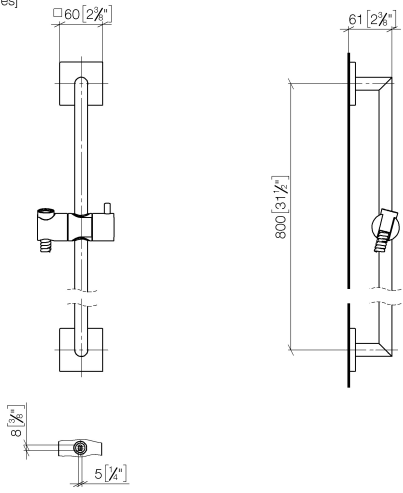

Shower set without hand shower

26 413 980

- slide bar
- Pipe diameter 18 mm
- rosette 60 x 60 mm
- gauge 800 mm
- metal shower hose 1750mm with integrated anti-twist protection
- shower hose connector 3/8"

Shower set without hand shower

26 413 980

mm [inches]

Shower set without hand shower

26 413 980

Spare parts list

No.	Item Number	Name	Quantity used	Delivery time
1	05 30 31 025 00 90	fixing set	2	2
2	08 17 98 507-00	holder	2	10
3	09 31 11 061 90	pin	2	2
4	05 28 22 590 01-00	bar	1	10
5	12 580 970-00	Slide unit	1	10
6	28 322 970-00	Metal shower hose 1/2" x 3/8" x 1750 mm	1	2