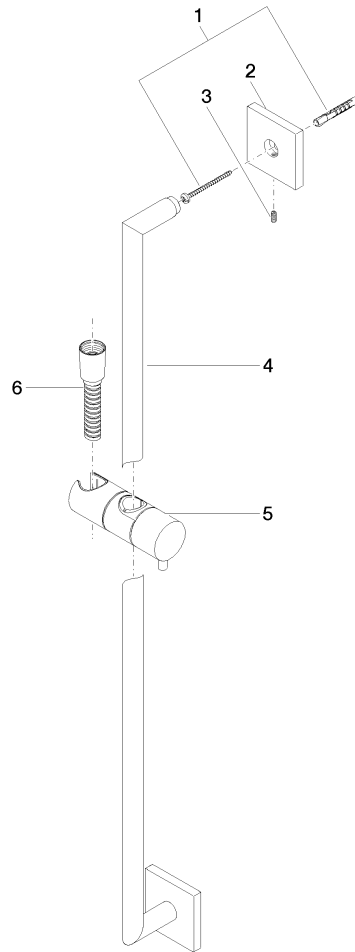

Shower set without hand shower

26 413 980

- slide bar
- Pipe diameter 18 mm
- rosette 60 x 60 mm
- gauge 800 mm
- metal shower hose 1750mm with integrated anti-twist protection
- shower hose connector 3/8"

This article does not include a hand shower!

NOTE: Hand shower sold separately. Please see hand shower options under the miscellaneous articles section of each series.

	Chrome	26 413 980-00
	Brushed Platinum	26 413 980-06
	Platinum	26 413 980-08
	Dark Chrome	26 413 980-19
	Brushed Durabronze (23kt Gold)	26 413 980-28
	Matte Black	26 413 980-33
	Brushed Champagne (22kt Gold)	26 413 980-46
	Champagne (22kt Gold)	26 413 980-47
	Brushed Chrome	26 413 980-93
	Brushed Dark Platinum	26 413 980-99

Recommended miscellaneous

Concealed adapter

35 080 970-90
0010

Recommended miscellaneous

Wall elbow

28 450 980-00

Required miscellaneous

Hand shower FlowReduce

Shower set without hand shower

26 413 980

mm [inches]

Shower set without hand shower

26 413 980

Spare parts list

No.	Item Number	Name	Quantity used	Delivery time
1	05 30 31 025 00 90	fixing set	2	2
2	08 17 98 507-00	holder	2	10
3	09 31 11 061 90	pin	2	2
4	05 28 22 590 01-00	bar	1	10
5	12 580 970-00	Slide unit	1	10
6	28 322 970-00	Metal shower hose 1/2" x 3/8" x 1750 mm	1	2