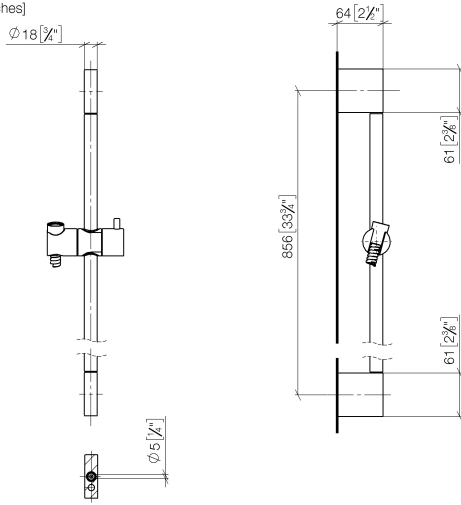

Shower set without hand shower

26 413 979

- slide bar
- Pipe diameter 18 mm
- gauge 853 mm
- metal shower hose 1750mm with integrated anti-twist protection
- shower hose connector 3/8"

This article does not include a hand shower!

Required miscellaneous

	Hand shower FlowReduce •max. flow 6.8 l/min	28 018 979-00 0010
--	---	-----------------------

Shower set without hand shower

26 413 979

mm [inches]

Shower set without hand shower

26 413 979

Spare parts list

No.	Item Number	Name	Quantity used	Delivery time
1	05 17 20 726 02 90	fixing set	2	2
2	08 17 20 726 90	holder	2	2
3	09 31 11 049 90	pin	2	2
4	04 31 11 113 00 90	pin	2	2
5	08 17 97 054-00	holder	2	10
6	90 28 22 597 00-00	holder	1	10
7	12 580 970-00	Slide unit	1	10
8	28 322 970-00	Metal shower hose 1/2" x 3/8" x 1750 mm	1	2