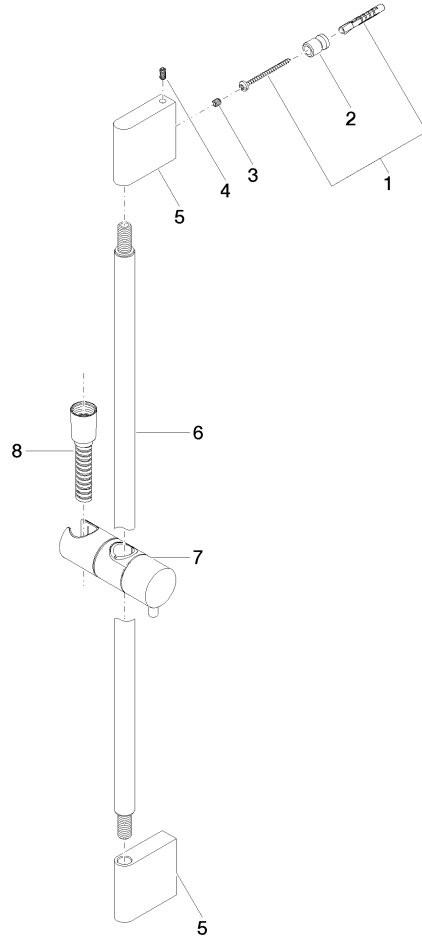

Shower set without hand shower

26 413 979

- slide bar
- Pipe diameter 18 mm
- gauge 853 mm
- metal shower hose 1750mm with integrated anti-twist protection
- shower hose connector 3/8"

This article does not include a hand shower!

Required miscellaneous

	Hand shower FlowReduce •max. flow 6.8 l/min	28 018 979-00 0010
--	---	-----------------------

Shower set without hand shower

26 413 979

mm [inches]

Shower set without hand shower

26 413 979

Spare parts list

No.	Item Number	Name	Quantity used	Delivery time
1	05 17 20 726 02 90	fixing set	2	2
2	08 17 20 726 90	holder	2	2
3	09 31 11 049 90	pin	2	2
4	04 31 11 113 00 90	pin	2	2
5	08 17 97 054-00	holder	2	10
6	90 28 22 597 00-00	holder	1	10
7	12 580 970-00	Slide unit	1	10
8	28 322 970-00	Metal shower hose 1/2" x 3/8" x 1750 mm	1	2