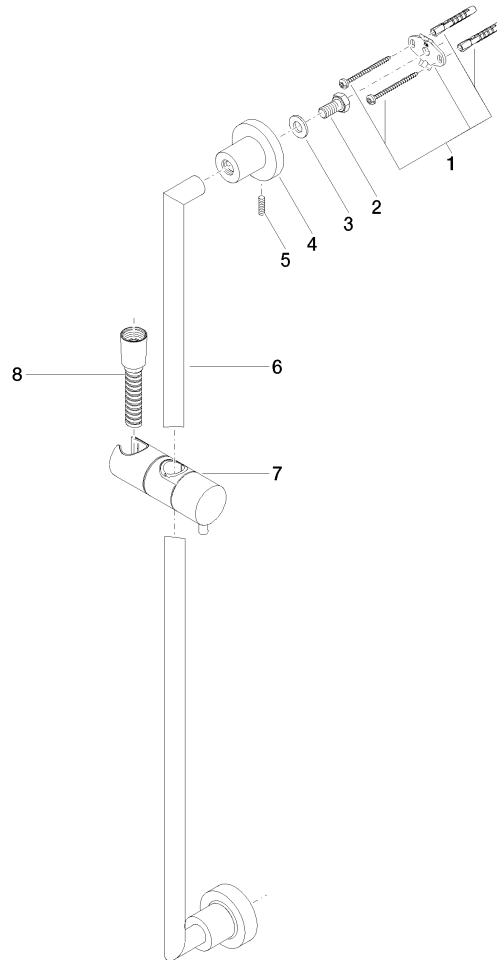

## Shower set without hand shower

26 413 892

- slide bar
- Pipe diameter 18 mm
- rosettes Ø 55 mm
- gauge 800 mm
- metal shower hose 1750mm with integrated anti-twist protection
- shower hose connector 3/8"

## Shower set without hand shower

26 413 892

mm [inches]

## Shower set without hand shower

26 413 892

### Spare parts list

No.	Item Number	Name	Quantity used	Delivery time
1	05 17 20 739 00 90	fixing set	2	2
2	09 30 30 071 90	screw	2	2
3	09 30 11 046 90	disc	2	2
4	08 17 89 505-00	holder	2	10
5	04 31 11 113 00 90	pin	2	2
6	05 28 22 590 00-00	bar	1	10
7	12 580 970-00	Slide unit	1	10
8	28 322 970-00	Metal shower hose 1/2" x 3/8" x 1750 mm	1	2