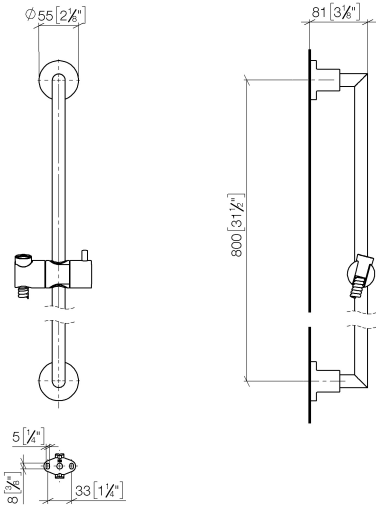

## Shower set without hand shower

26 413 892

- slide bar
- Pipe diameter 18 mm
- rosettes Ø 55 mm
- gauge 800 mm
- metal shower hose 1750mm with integrated anti-twist protection
- shower hose connector 3/8"

## Shower set without hand shower

26 413 892

mm [inches]

### Spare parts list

No.	Item Number	Name	Quantity used	Delivery time
1	05 17 20 739 00 90	fixing set	2	2
2	09 30 30 071 90	screw	2	2
3	09 30 11 046 90	disc	2	2
4	08 17 89 505-00	holder	2	10
5	04 31 11 113 00 90	pin	2	2
6	05 28 22 590 00-00	bar	1	10
7	12 580 970-00	Slide unit	1	10
8	28 322 970-00	Metal shower hose 1/2" x 3/8" x 1750 mm	1	2