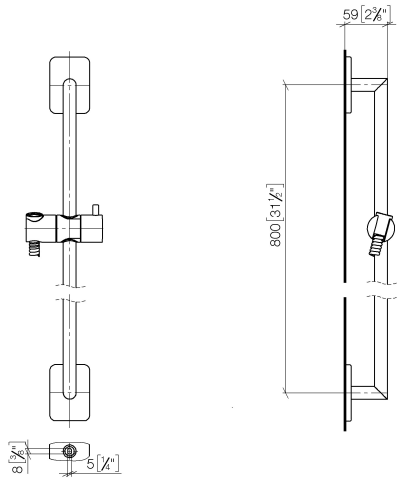

Shower set without hand shower

26 413 710

- slide bar
- rosette 78 x 55 mm
- gauge 800 mm
- metal shower hose 1750mm with integrated anti-twist protection
- shower hose connector 3/8"
- Pipe diameter 18 mm

Shower set without hand shower

26 413 710

mm [inches]

Shower set without hand shower

26 413 710

Spare parts list

No.	Item Number	Name	Quantity used	Delivery time
1	05 30 31 025 00 90	fixing set	2	2
2	09 27 71 005-00	rosette	2	10
3	09 31 11 013 90	pin	2	2
4	05 28 22 590 01-00	bar	1	10
5	12 580 970-00	Slide unit	1	10
6	28 322 970-00	Metal shower hose 1/2" x 3/8" x 1750 mm	1	2