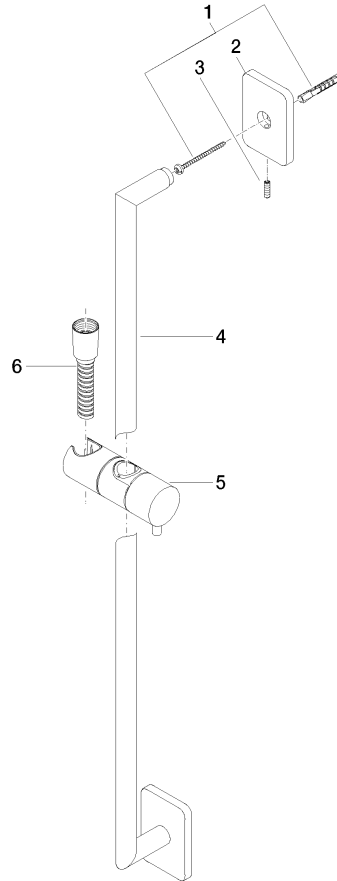

Shower set without hand shower

26 413 710

- slide bar
- rosette 78 x 55 mm
- gauge 800 mm
- metal shower hose 1750mm with integrated anti-twist protection
- shower hose connector 3/8"
- Pipe diameter 18 mm

This article does not include a hand shower!

NOTE: Hand shower sold separately. Please see hand shower options under the miscellaneous articles section of each series.

	Chrome	26 413 710-00
	Brushed Platinum	26 413 710-06
	Platinum	26 413 710-08
	Brushed Durabross (23kt Gold)	26 413 710-28
	Matte Black	26 413 710-33
	Brushed Dark Platinum	26 413 710-99

Recommended miscellaneous

	Concealed adapter	35 080 970-90 0010
--	--------------------------	-----------------------

Required miscellaneous

	Hand shower FlowReduce	28 015 979-00 0010
--	-------------------------------	-----------------------

Shower set without hand shower

26 413 710

mm [inches]

Shower set without hand shower

26 413 710

Spare parts list

No.	Item Number	Name	Quantity used	Delivery time
1	05 30 31 025 00 90	fixing set	2	2
2	09 27 71 005-00	rosette	2	10
3	09 31 11 013 90	pin	2	2
4	05 28 22 590 01-00	bar	1	10
5	12 580 970-00	Slide unit	1	10
6	28 322 970-00	Metal shower hose 1/2" x 3/8" x 1750 mm	1	2