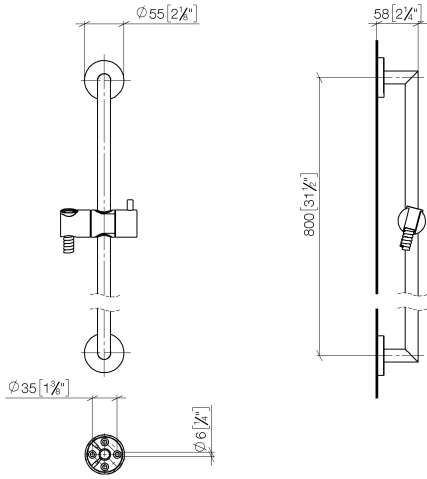

Shower set without hand shower

26 413 625

- slide bar
- Pipe diameter 18 mm
- rosette Ø 55 mm
- gauge 800 mm
- metal shower hose 1750mm with integrated anti-twist protection
- shower hose connector 3/8"

Shower set without hand shower

26 413 625

mm [inches]

Shower set without hand shower

26 413 625

Spare parts list

No.	Item Number	Name	Quantity used	Delivery time
1	05 17 62 500 00 90	fixing set	2	2
2	09 14 10 032 90	seal	2	2
3	08 27 62 500-00	rosette	2	10
4	05 28 22 590 01-00	bar	1	10
5	12 580 970-00	Slide unit	1	10
6	28 322 970-00	Metal shower hose 1/2" x 3/8" x 1750 mm	1	2