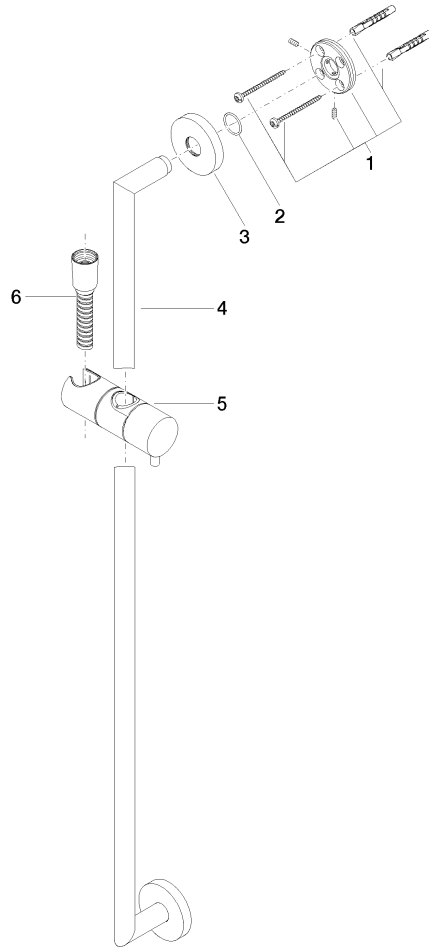

Shower set without hand shower

26 413 625

- slide bar
- Pipe diameter 18 mm
- rosette Ø 55 mm
- gauge 800 mm
- metal shower hose 1750mm with integrated anti-twist protection
- shower hose connector 3/8"

Shower set without hand shower

26 413 625

mm [inches]

Shower set without hand shower

26 413 625

Spare parts list

No.	Item Number	Name	Quantity used	Delivery time
1	05 17 62 500 00 90	fixing set	2	2
2	09 14 10 032 90	seal	2	2
3	08 27 62 500-00	rosette	2	10
4	05 28 22 590 01-00	bar	1	10
5	12 580 970-00	Slide unit	1	10
6	28 322 970-00	Metal shower hose 1/2" x 3/8" x 1750 mm	1	2