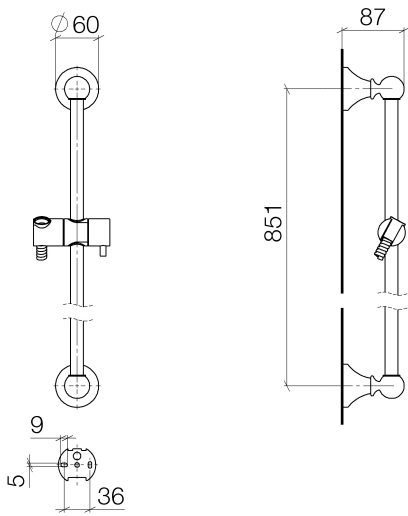

Shower set without hand shower

---

26 413 370