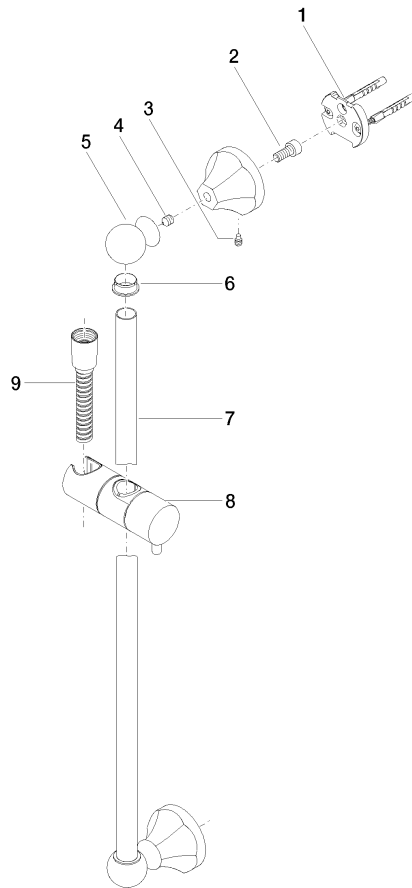

## Shower set without hand shower

26 413 370

- slide bar
- Pipe diameter 18 mm
- rosettes Ø 60 mm
- gauge 850 mm
- metal shower hose 1750mm with integrated anti-twist protection
- shower hose connector 1/2"

#### Hand shower FlowReduce

28 002 978-00  
0010

- three settings: normal flow, soft flow, massage flow
- spray head Ø 95mm
- max. flow 6.8 l/min
- Hand shower see page {PAGE}

## Shower set without hand shower

---

26 413 370

### Spare parts list

No.	Item Number	Name	Quantity used	Delivery time
1	05 17 97 507 00 90	fixing set	2	2
2	09 30 30 048 90	screw	2	2
3	09 31 11 140 90	pin	2	60
4	09 31 11 002 90	pin	2	2
5	09 21 40 020-00	connection	2	60
6	09 18 40 009 90	sleeve	2	2
7	08 28 22 596-00	pipe	1	10
8	12 580 970-00	Slide unit	1	10
9	28 204 970-00	Metal shower hose 1/2" x 1/2" x 1750 mm	1	2