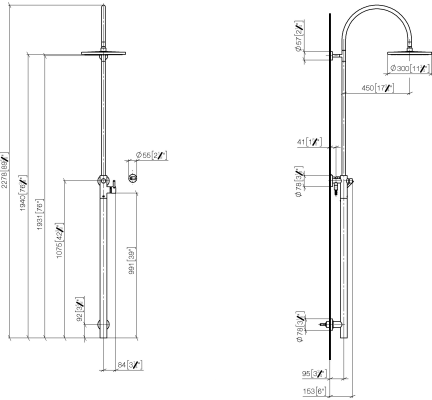

## Shower system without hand shower

26 024 661

mm [inch]

## Flow rate chart