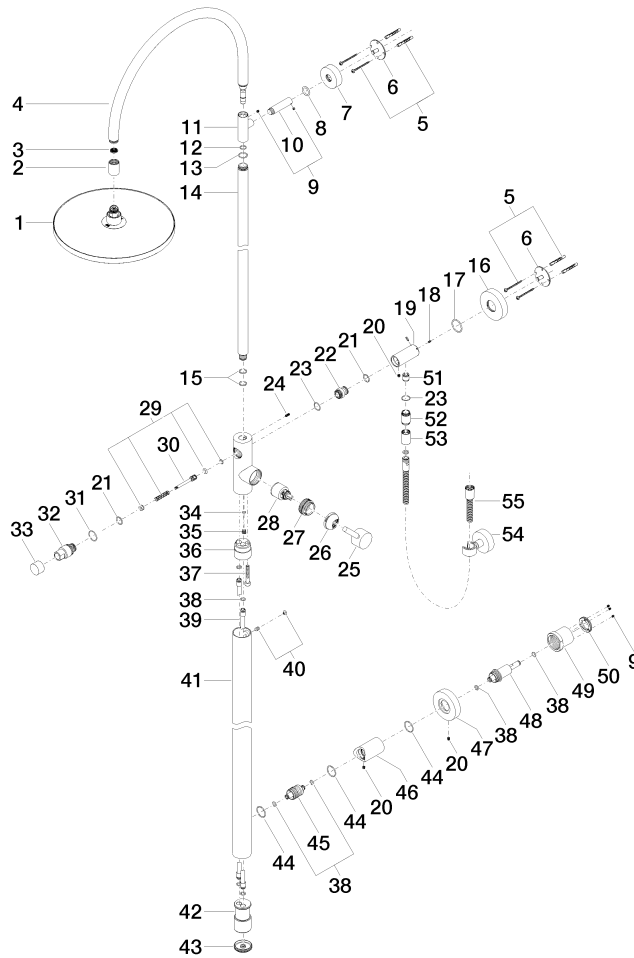

Shower system without hand shower

26 024 661

Spare parts list

No.	Item Number	Name	Quantity used	Delivery time
1	04 12 05 091 10-00	shower	1	10
2	09 24 03 163 20-00	adaptor	1	10
3	09 23 01 039 90	sieve	1	2
4	90 28 22 082 00-00	spout	1	10
5	05 30 31 025 00 90	fixing set	2	2
6	09 30 11 103 90	holder	2	2
7	09 27 89 000-00	rosette	1	10
8	09 14 10 006 90	seal	1	2
9	09 31 11 030 90	pin	1	2
10	09 11 10 083-00	connection	1	10
11	09 17 11 049-00	holder	1	10
12	09 14 10 077 90	seal	1	2
13	09 14 10 122 90	seal	1	2
14	04 28 22 134 20-00	pipe	1	10
15	09 14 10 055 90	seal	2	2
16	09 27 88 010-00	rosette	1	10
17	09 14 10 101 90	seal	1	2
18	09 31 11 061 90	pin	2	2
19	09 11 10 081 20-00	connection	1	10
20	09 31 11 049 90	pin	3	2
21	09 14 10 010 90	seal	2	2