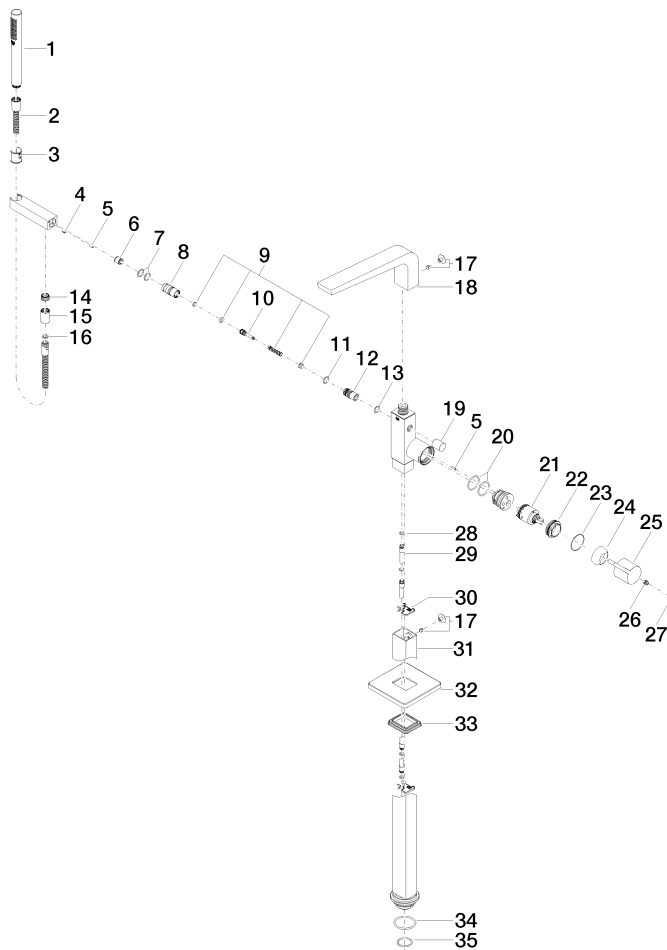

Single-lever bath mixer with stand pipe for free-standing assembly with hand shower set

25 863 705

Single-lever bath mixer with stand pipe for free-standing assembly with hand shower set

25 863 705

Spare parts list

No.	Item Number	Name	Quantity used	Delivery time
1	90 12 11 140 30-00	shower	1	10
2	90 30 02 072 00-00	Metal shower hose 1/2" x 3/8" x 1250 mm	1	10
3	09 18 40 118 90	sleeve	1	2
4	09 31 11 058 90	pin	1	2
5	09 31 11 040 90	pin	3	2
6	09 23 01 141 90	back-flow preventer	1	2
7	09 14 10 010 90	seal	2	2
8	09 24 03 130-00	nipple	1	10
9	90 16 02 023 00 90	spring	1	2
10	09 31 09 094 20-00	pull-rod	1	10
11	09 14 10 055 90	seal	1	2
12	09 21 34 080-00	nipple	1	10
13	09 14 10 033 90	seal	1	2
14	09 24 03 069 90	nipple	1	2
15	09 21 02 069-00	cover	1	10
16	09 14 20 026 90	seal	1	2
17	04 31 20 034 00 90	plug	2	2
18	90 11 70 008 00-00	spout	1	10
19	09 20 71 031-00	handle	1	10
20	09 14 10 148 90	seal	2	2
21	90 15 05 039 00 90	cartridge	1	2
22	09 24 04 298 90	nut	1	2
23	09 14 10 037 90	seal	1	2
24	09 28 30 036-00	cover	1	10
25	09 20 67 014-00	handle	1	10
26	09 31 11 030 90	pin	1	2
27	90 31 20 087 00-00	plug	1	10
28	09 14 10 139 90	seal	2	2
29	04 28 22 025 00 90	connection	2	2
30	09 20 93 051 90	holder	2	2
31	04 28 22 024 00-00	pipe	1	10
32	09 27 71 011-00	rosette	1	10
33	09 14 03 107 90	seal	1	2
34	09 14 10 084 90	seal	1	2
35	09 14 10 018 90	seal	1	2