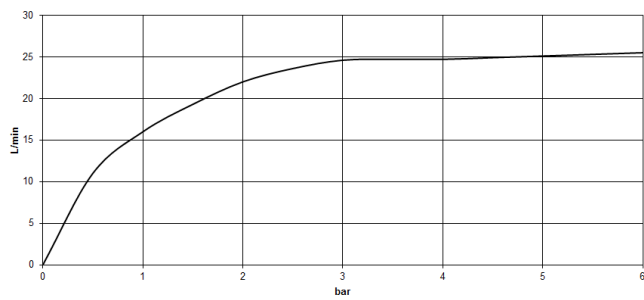

Single-lever bath mixer with stand pipe for free-standing assembly with hand shower set

---

25 863 705

Flow rate chart

Codes & Standards

ASME
A112.18.1/CSA
B125.1

California Energy
Commission
(CEC)