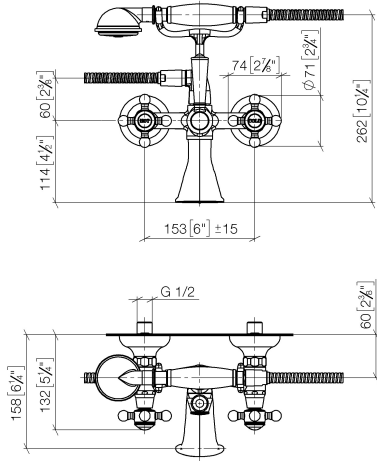

## Bath mixer for wall mounting with hand shower set

25 023 360

- 160 mm projection
- hand shower: normal flow
- spout: rectangular normal flow
- wall bracket
- rotary diverter for bath/shower
- rosette Ø 70 mm
- 1/2" connection
- gauge 153 mm
- metal shower hose 1250mm with integrated anti-twist protection
- max. spout flow rate 26 l/min
- max. hand shower flow 7.6 l/min

## Bath mixer for wall mounting with hand shower set

25 023 360

mm [inches]

### Spare parts list

No.	Item Number	Name	Quantity used	Delivery time
1	28 002 970-00 0010	Metal hand shower with porcelain insert (white) FlowReduce	1	10
2	28 104 970-00	Metal shower hose 1/2" x 1/2" x 1250 mm	1	2
3	09 14 20 002 90	seal	1	60
4	04 17 20 010 00-00	holder	1	10
5	04 20 36 002 07-00	handle ( hot )	1	10
6	09 26 01 011 90	accessories	1	2
7	04 15 01 001 00 90	diverter	1	2
8	09 23 10 007 90	nut	1	2
9	09 30 30 062-00	screw	1	10
10	11 170 370-00	Lever insert	1	10
11	09 28 22 013 90	pipe	1	2
12	09 18 20 011-00	base	1	10
13	09 30 30 064-00	screw	1	10
14	04 11 04 030 00 90	connection	2	2
15	09 27 39 010-00	rosette	2	10
16	04 29 05 014 00 90	nipple	2	2
17	09 23 30 010-00	nut	2	10
18	04 21 10 010 00 90	insert	1	2
19	09 14 10 056 90	seal	1	2
20	09 24 03 123 20 90	nipple	1	2
21	09 14 10 022 90	seal	1	2
22	09 31 11 030 90	pin	1	2
23	09 11 06 033 20-00	spout	1	10
24	90 90 03 131 00 90	top	2	2
25	09 21 02 055-00	cover	2	10
26	04 20 36 002 06-00	handle ( cold )	1	10
27	09 20 36 002-00	handle	2	10
28	09 20 36 004-00	handle	8	10
29	09 20 83 006 90	handle	2	2
30	09 26 01 010 90	accessories	1	2
31	09 20 36 005-00	handle	2	10
32	04 30 30 029 00 90	fixing set	2	2