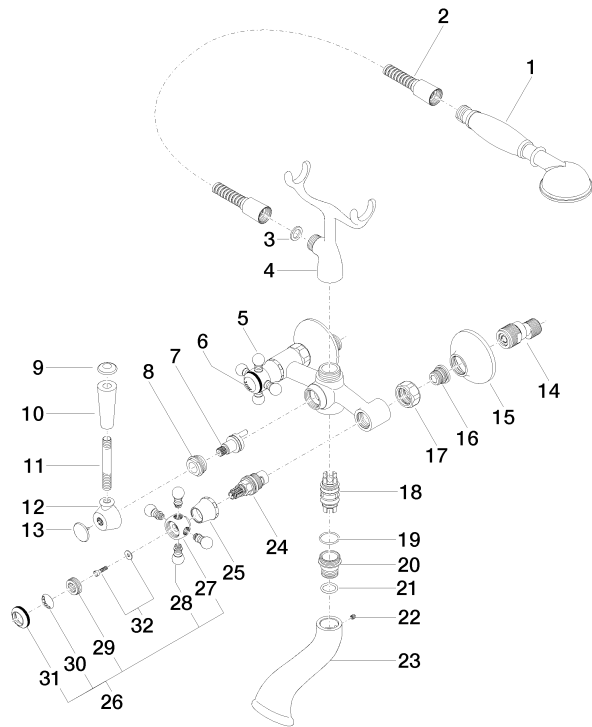

Bath mixer for wall mounting with hand shower set

25 023 360

Parts for other
finishes can be found
here: [Brushed](#)
[Platinum](#)

Bath mixer for wall mounting with hand shower set

25 023 360

Spare parts list

No.	Item Number	Name	Quantity used	Delivery time
1	28 002 970-00 0010	Metal hand shower with porcelain insert (white) FlowReduce	1	10
2	28 104 970-00	Metal shower hose 1/2" x 1/2" x 1250 mm	1	2
3	09 14 20 002 90	seal	1	60
4	04 17 20 010 00-00	holder	1	10
5	04 20 36 002 07-00	handle (hot)	1	10
6	09 26 01 011 90	accessories	1	2
7	04 15 01 001 00 90	diverter	1	2
8	09 23 10 007 90	nut	1	2
9	09 30 30 062-00	screw	1	10
10	11 170 370-00	Lever insert	1	10
11	09 28 22 013 90	pipe	1	2
12	09 18 20 011-00	base	1	10
13	09 30 30 064-00	screw	1	10
14	04 11 04 030 00 90	connection	2	2
15	09 27 39 010-00	rosette	2	10
16	04 29 05 014 00 90	nipple	2	2
17	09 23 30 010-00	nut	2	10
18	04 21 10 010 00 90	insert	1	2
19	09 14 10 056 90	seal	1	2
20	09 24 03 123 20 90	nipple	1	2
21	09 14 10 022 90	seal	1	2
22	09 31 11 030 90	pin	1	2
23	09 11 06 033 20-00	spout	1	10
24	90 90 03 131 00 90	top	2	2
25	09 21 02 055-00	cover	2	10
26	04 20 36 002 06-00	handle (cold)	1	10
27	09 20 36 002-00	handle	2	10
28	09 20 36 004-00	handle	8	10
29	09 20 83 006 90	handle	2	2
30	09 26 01 010 90	accessories	1	2
31	09 20 36 005-00	handle	2	10
32	04 30 30 029 00 90	fixing set	2	2