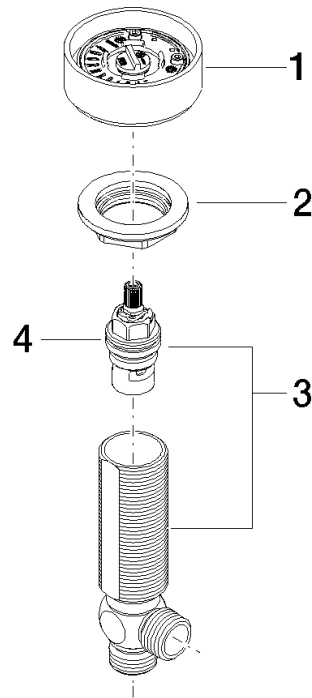

## Deck valve clockwise closing

20 000 811

- hole diameter valve 32 mm
- without rosette
- handle Ø 60mm

NOTE: The handle inserts must be ordered separately from the fittings!

	Chrome	20 000 811-00
	Brushed Platinum	20 000 811-06
	Dark Chrome	20 000 811-19
	Brushed Durabronze (23kt Gold)	20 000 811-28
	Platinum / Brushed Platinum	20 000 811-36
	Durabronze / Brushed Durabronze (23kt Gold)	20 000 811-38
	Brushed Dark Platinum	20 000 811-99

## Deck valve clockwise closing

---

20 000 811

mm [inches]

## Deck valve clockwise closing

20 000 811

Parts for other  
finishes can be found  
here: [Brushed](#)  
[Platinum](#)

### Spare parts list

No.	Item Number	Name	Quantity used	Delivery time
1	90 18 40 291 01-00	handle	1	10
2	04 30 11 038 68 90	fixing set	1	2
3	90 90 03 237 00 90	top	1	2
4	04 17 11 055 61 90	side panel	1	2