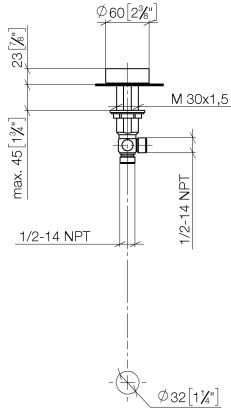

## Deck valve clockwise closing

20 000 811

- hole diameter valve 32 mm
- without rosette
- handle Ø 60mm

NOTE: The handle inserts must be ordered separately from the fittings!

	Chrome	20 000 811-00
	Brushed Platinum	20 000 811-06
	Dark Chrome	20 000 811-19
	Brushed Durabronze (23kt Gold)	20 000 811-28
	Platinum / Brushed Platinum	20 000 811-36
	Durabronze / Brushed Durabronze (23kt Gold)	20 000 811-38
	Brushed Dark Platinum	20 000 811-99

## Deck valve clockwise closing

---

20 000 811

mm [inches]

### Spare parts list

No.	Item Number	Name	Quantity used	Delivery time
1	90 18 40 291 01-00	handle	1	10
2	04 30 11 038 68 90	fixing set	1	2
3	90 90 03 237 00 90	top	1	2
4	04 17 11 055 61 90	side panel	1	2