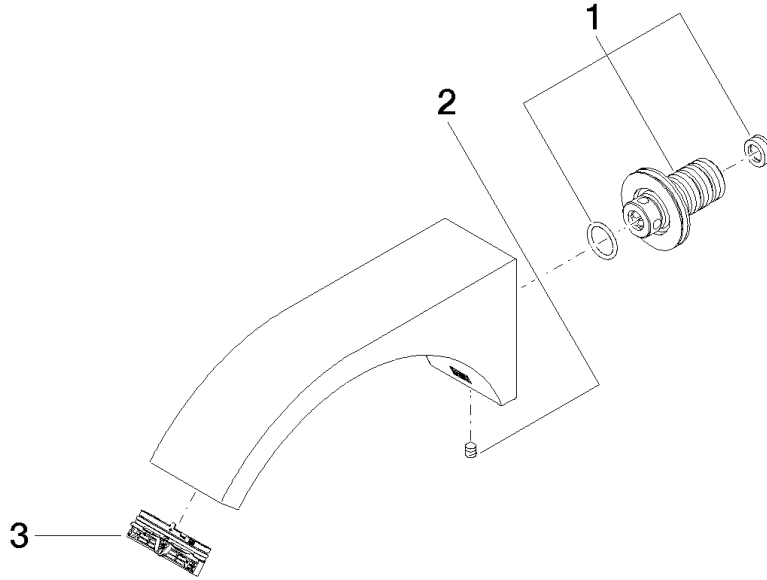

Wall-mounted basin spout without pop-up waste

13 805 811

- 190 mm projection
- fixed spout
- rectangular, air-enriched flow
- hole diameter 37 mm
- 1/2" connection
- max. flow 4.5 l/min
- lead-free
- This product can help a building to meet requirements of Green Building Rating Systems, e.g. LEED®, BREEAM®, DGNB, WELL

Required miscellaneous

Concealed adapter

35 080 970-90
0010

Wall-mounted basin spout without pop-up waste

13 805 811

mm [inches]

Flow rate chart

Wall-mounted basin spout without pop-up waste

13 805 811

Spare parts list

No.	Item Number	Name	Quantity used	Delivery time
1	90 24 03 108 01 90	nipple set	1	2
2	04 31 11 004 00 90	pin	1	2
3	90 29 03 121 00 90	aerator	1	2