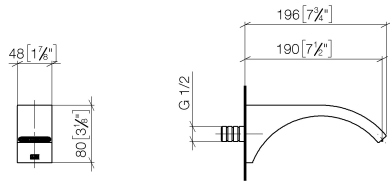

Wall-mounted basin spout without pop-up waste

13 805 811

- 190 mm projection
- fixed spout
- rectangular, air-enriched flow
- hole diameter 37 mm
- 1/2" connection
- max. flow 4.5 l/min
- lead-free
- This product can help a building to meet requirements of Green Building Rating Systems, e.g. LEED®, BREEAM®, DGNB, WELL

Required miscellaneous

Concealed adapter

35 080 970-90
0010

Wall-mounted basin spout without pop-up waste

13 805 811

mm [inches]

Flow rate chart

Wall-mounted basin spout without pop-up waste

13 805 811

Spare parts list

No.	Item Number	Name	Quantity used	Delivery time
1	90 24 03 108 01 90	nipple set	1	2
2	04 31 11 004 00 90	pin	1	2
3	90 29 03 121 00 90	aerator	1	2