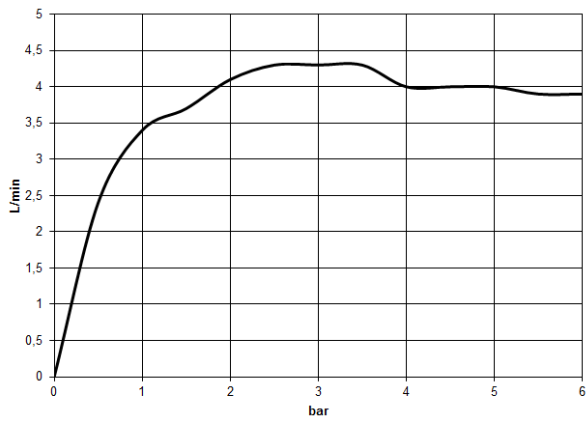

Wall-mounted basin spout without pop-up waste

13 805 811

- 190 mm projection
- fixed spout
- rectangular, air-enriched flow
- hole diameter 37 mm
- 1/2" connection
- max. flow 4.5 l/min
- lead-free
- This product can help a building to meet requirements of Green Building Rating Systems, e.g. LEED®, BREEAM®, DGNB, WELL

Required miscellaneous

Concealed adapter

35 080 970-90
0010

Wall-mounted basin spout without pop-up waste

13 805 811

mm [inches]

Flow rate chart

Wall-mounted basin spout without pop-up waste

13 805 811

Spare parts list

No.	Item Number	Name	Quantity used	Delivery time
1	90 24 03 108 01 90	nipple set	1	2
2	04 31 11 004 00 90	pin	1	2
3	90 29 03 121 00 90	aerator	1	2