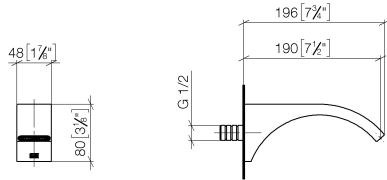

## Bath spout for wall mounting

---

13 801 811

- 190 mm projection
- rectangular, air-enriched flow
- hole diameter 37 mm
- 1/2" connection
- max. flow 23.8 l/min at 3 bar flow pressure

	Chrome	13 801 811-00
	Brushed Platinum	13 801 811-06
	Dark Chrome	13 801 811-19
	Brushed Durabronze (23kt Gold)	13 801 811-28
	Brushed Dark Platinum	13 801 811-99

## Bath spout for wall mounting

13 801 811

mm [inches]

### Flow rate chart

**Bath spout for wall mounting**

13 801 811

**Spare parts list**

No.	Item Number	Name	Quantity used	Delivery time
1	90 24 03 108 02 90	nipple set	1	2
2	04 31 11 004 00 90	pin	1	2
3	90 29 03 121 00 90	aerator	1	2