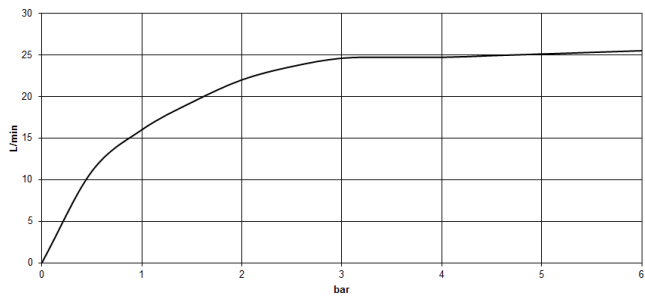

Flow rate chart