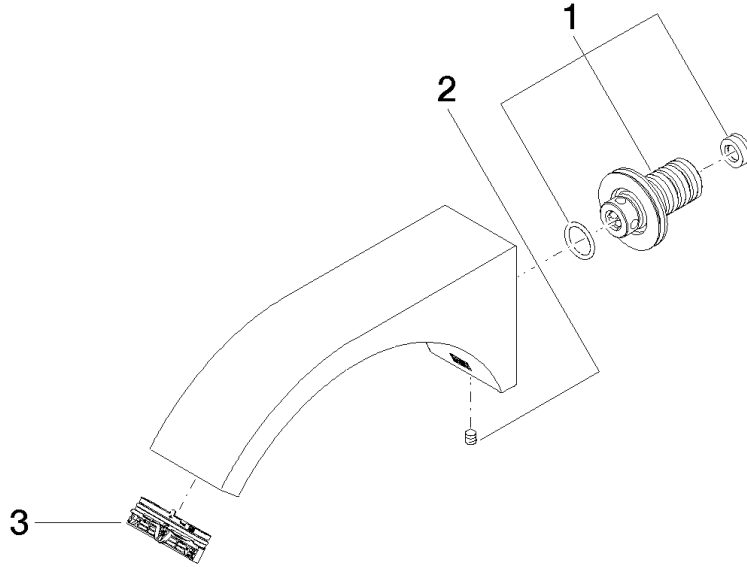

## Bath spout for wall mounting

---

13 801 811

- 190 mm projection
- rectangular, air-enriched flow
- hole diameter 37 mm
- 1/2" connection
- max. flow 23.8 l/min at 3 bar flow pressure

	Chrome	13 801 811-00
	Brushed Platinum	13 801 811-06
	Dark Chrome	13 801 811-19
	Brushed Durabronze (23kt Gold)	13 801 811-28
	Brushed Dark Platinum	13 801 811-99

## Bath spout for wall mounting

13 801 811

mm [inches]

### Flow rate chart

**Bath spout for wall mounting**

13 801 811

**Spare parts list**

No.	Item Number	Name	Quantity used	Delivery time
1	90 24 03 108 02 90	nipple set	1	2
2	04 31 11 004 00 90	pin	1	2
3	90 29 03 121 00 90	aerator	1	2