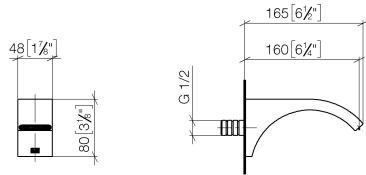

## Wall-mounted basin spout without pop-up waste

13 800 811

- 160 mm projection
- fixed spout
- rectangular, air-enriched flow
- hole diameter 37 mm
- 1/2" connection
- max. flow 4.5 l/min
- lead-free
- This product can help a building to meet requirements of Green Building Rating Systems, e.g. LEED®, BREEAM®, DGNB, WELL

## Wall-mounted basin spout without pop-up waste

13 800 811

mm [inches]

### Flow rate chart

Wall-mounted basin spout without pop-up waste

13 800 811

Spare parts list

No.	Item Number	Name	Quantity used	Delivery time
1	90 24 03 108 01 90	nipple set	1	2
2	04 31 11 004 00 90	pin	1	2
3	90 29 03 121 00 90	aerator	1	2