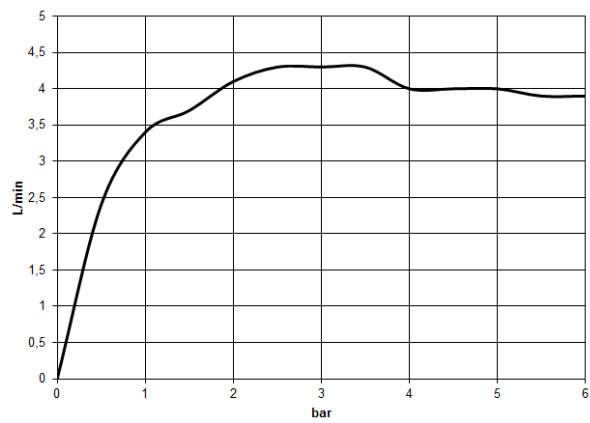

Flow rate chart