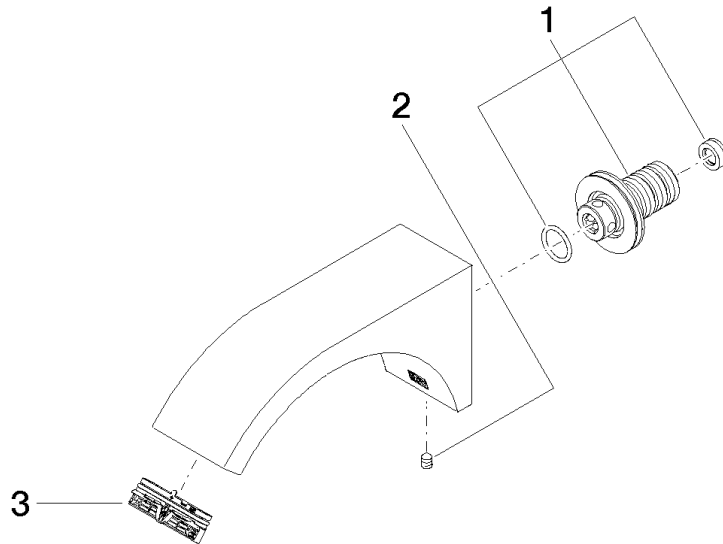

## Wall-mounted basin spout without pop-up waste

13 800 811

- 160 mm projection
- fixed spout
- rectangular, air-enriched flow
- hole diameter 37 mm
- 1/2" connection
- max. flow 4.5 l/min
- lead-free
- This product can help a building to meet requirements of Green Building Rating Systems, e.g. LEED®, BREEAM®, DGNB, WELL

## Wall-mounted basin spout without pop-up waste

13 800 811

mm [inches]

### Flow rate chart

Wall-mounted basin spout without pop-up waste

13 800 811

Spare parts list

No.	Item Number	Name	Quantity used	Delivery time
1	90 24 03 108 01 90	nipple set	1	2
2	04 31 11 004 00 90	pin	1	2
3	90 29 03 121 00 90	aerator	1	2