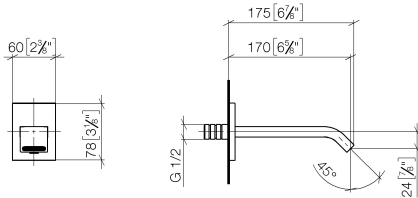

Wall-mounted basin spout without pop-up waste

13 800 670

- 170 mm projection
- fixed spout
- rectangular, air-enriched flow
- hole diameter 40 mm
- rosette 60 x 60 mm
- 1/2" connection
- max. flow 4.5 l/min
- lead-free

Chrome

13 800 670-00 0010

Brushed Chrome

13 800 670-93 0010

Required miscellaneous

Concealed adapter

35 080 970-90
0010

Wall-mounted basin spout without pop-up waste

13 800 670

mm [inches]

Flow rate chart

Codes & Standards

ASME
A112.18.1/CSA
B125.1

California Energy
Commission
(CEC)

NSF/ANSI 372

NSF/ANSI/CAN
61