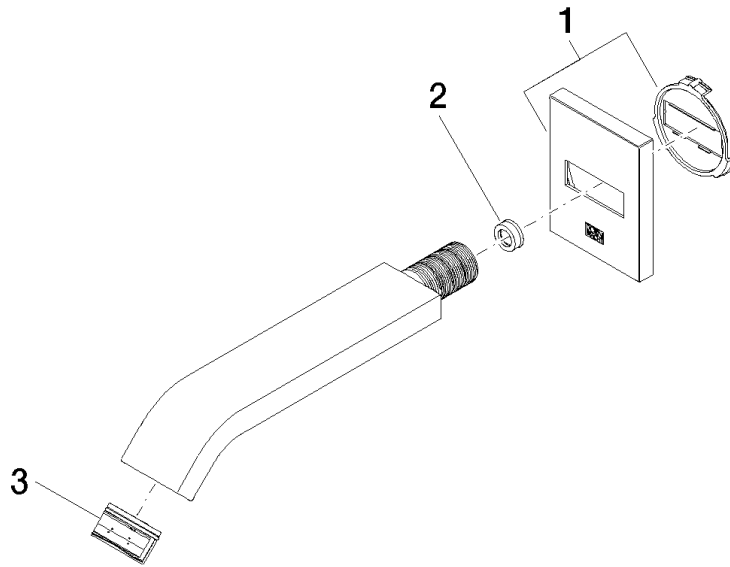

Wall-mounted basin spout without pop-up waste

13 800 670

- 170 mm projection
- fixed spout
- rectangular, air-enriched flow
- hole diameter 40 mm
- rosette 60 x 60 mm
- 1/2" connection
- max. flow 4.5 l/min
- lead-free

Chrome

13 800 670-00 0010

Brushed Chrome

13 800 670-93 0010

Required miscellaneous

Concealed adapter

35 080 970-90
0010

Wall-mounted basin spout without pop-up waste

13 800 670

mm [inches]

Flow rate chart

Codes & Standards

ASME
A112.18.1/CSA
B125.1

California Energy
Commission
(CEC)

NSF/ANSI 372

NSF/ANSI/CAN
61

Wall-mounted basin spout without pop-up waste

13 800 670

Spare parts list

No.	Item Number	Name	Quantity used	Delivery time
1	90 27 67 017 00-00	rosette	1	10
2	09 23 01 079 90	flow reducer	1	2
3	90 29 03 118 00 90	aerator	1	2