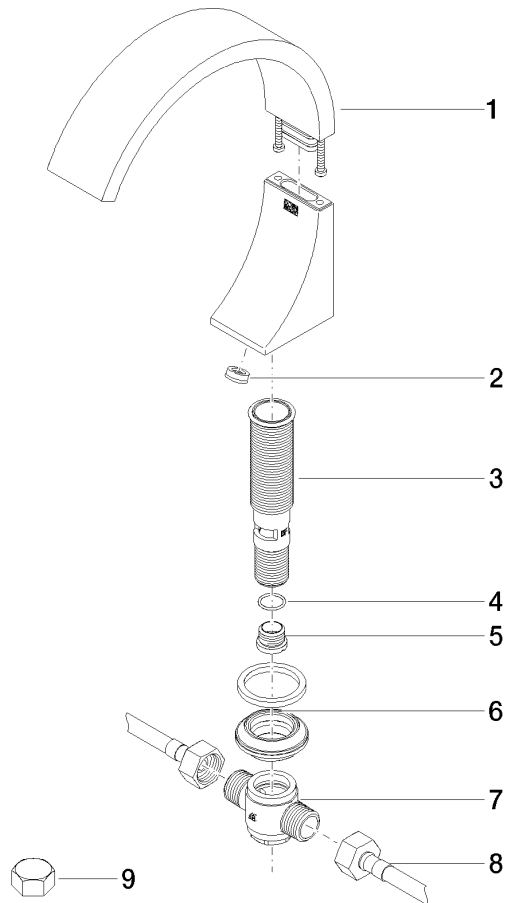

Deck-mounted basin spout without pop-up waste

13 717 811

- 167 mm projection
- fixed spout
- rectangular, air-enriched flow
- height of mixer 198 mm
- height up to aerator 133 mm
- hole diameter 35 mm
- 2x 1/2" x 1/2" high pressure hose
- max. flow 4.5 l/min
- lead-free

Deck-mounted basin spout without pop-up waste

13 717 811

mm [inches]

Flow rate chart

Deck-mounted basin spout without pop-up waste

13 717 811

Spare parts list

No.	Item Number	Name	Quantity used	Delivery time
1	90 11 70 013 00-00	spout	1	10
2	09 23 01 163 90	flow reducer	1	2
3	90 30 01 033 00 90	base	1	2
4	09 14 10 017 90	seal	1	2
5	09 24 04 021 10 90	nipple	1	2
6	04 23 10 044 09 90	fixing set	1	2
7	04 17 11 020 10 90	distributor	1	2
8	04 30 04 096 00 90	hose	2	2
9	04 21 02 006 00 92	cap	2	2