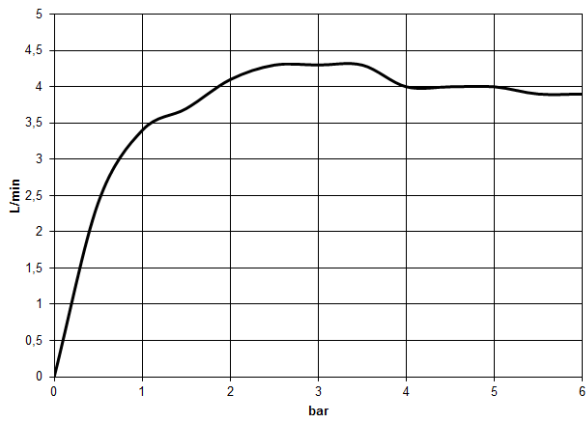

Deck-mounted basin spout without pop-up waste

13 717 811

- 167 mm projection
- fixed spout
- rectangular, air-enriched flow
- height of mixer 198 mm
- height up to aerator 133 mm
- hole diameter 35 mm
- 2x 1/2" x 1/2" high pressure hose
- max. flow 4.5 l/min
- lead-free

Deck-mounted basin spout without pop-up waste

13 717 811

mm [inches]

Flow rate chart

Deck-mounted basin spout without pop-up waste

13 717 811

Spare parts list

No.	Item Number	Name	Quantity used	Delivery time
1	90 11 70 013 00-00	spout	1	10
2	09 23 01 163 90	flow reducer	1	2
3	90 30 01 033 00 90	base	1	2
4	09 14 10 017 90	seal	1	2
5	09 24 04 021 10 90	nipple	1	2
6	04 23 10 044 09 90	fixing set	1	2
7	04 17 11 020 10 90	distributor	1	2
8	04 30 04 096 00 90	hose	2	2
9	04 21 02 006 00 92	cap	2	2