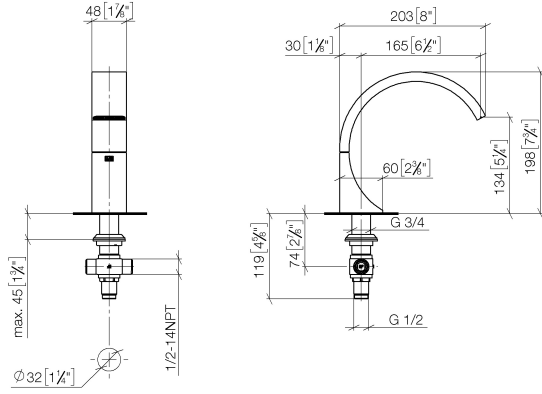

Deck-mounted basin spout without pop-up waste

13 717 811

- 167 mm projection
- fixed spout
- rectangular, air-enriched flow
- height of mixer 198 mm
- height up to aerator 133 mm
- hole diameter 35 mm
- 2x 1/2" x 1/2" high pressure hose
- max. flow 4.5 l/min
- lead-free

Deck-mounted basin spout without pop-up waste

13 717 811

mm [inches]

Flow rate chart

Deck-mounted basin spout without pop-up waste

13 717 811

Spare parts list

No.	Item Number	Name	Quantity used	Delivery time
1	90 11 70 013 00-00	spout	1	10
2	09 23 01 163 90	flow reducer	1	2
3	90 30 01 033 00 90	base	1	2
4	09 14 10 017 90	seal	1	2
5	09 24 04 021 10 90	nipple	1	2
6	04 23 10 044 09 90	fixing set	1	2
7	04 17 11 020 10 90	distributor	1	2
8	04 30 04 096 00 90	hose	2	2
9	04 21 02 006 00 92	cap	2	2