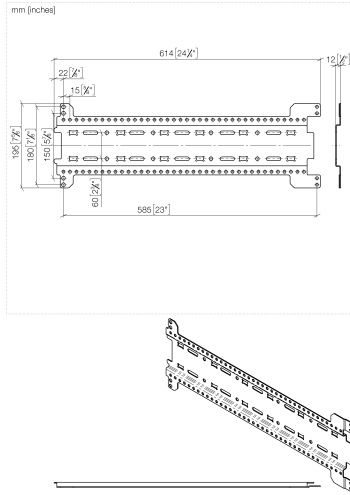

xGRID Installation track 555 mm

#Error

- width 555mm
- height 135 mm
- depth 12 mm
- retaining screws and plugs

More about the xGRID installation track can be found in the Shower Book brochure

xGRID Installation track 555 mm

#Error

Spare parts list

No.	Item Number	Name	Quantity used	Delivery time
1	04 30 31 054 00 90	fixing set	2	2
2	04 30 30 212 00 90	fixing set	1	60