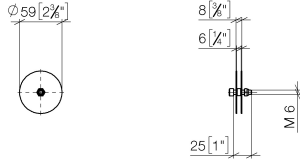

## Mounting for towel bar/tumbler mounting on two sides

---

#Error

- for towel bar mounting plus towel bar mounting on back.
- the mounting kits are used to install products on glass.

## Mounting for towel bar/tumbler mounting on two sides

---

#Error

mm [inches]