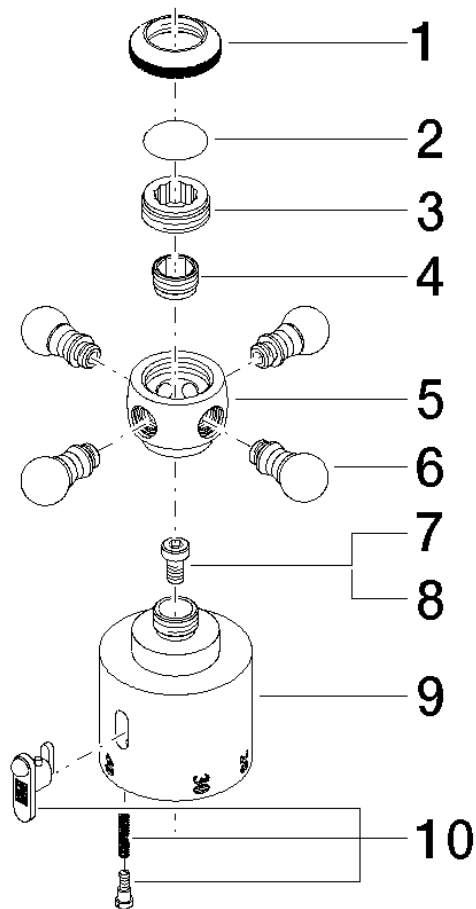

## Temperature control handle

---

11 420 360

	Chrome	11 420 360-00
	Brushed Platinum	11 420 360-06
	Platinum	11 420 360-08
	Durabress (23kt Gold)	11 420 360-09
	Brushed Durabress (23kt Gold)	11 420 360-28
	Brushed Dark Platinum	11 420 360-99

## Temperature control handle

---

11 420 360

Temperature control handle

---

11 420 360

## Temperature control handle

11 420 360

Parts for other finishes can be found here: [Brushed](#) [Platinum](#)

### Spare parts list

No.	Item Number	Name	Quantity used	Delivery time
1	09 20 36 005-00	handle	1	10
2	09 26 01 016 90	accessories	1	2
3	09 20 83 006 90	handle	1	2
4	09 24 03 119 90	nipple	1	2
6	09 20 36 004-00	handle	4	10
7	09 30 30 027 90	screw	1	2
8	09 30 33 004 90	screw	1	2
10	90 21 33 020 00 90	handle	1	2