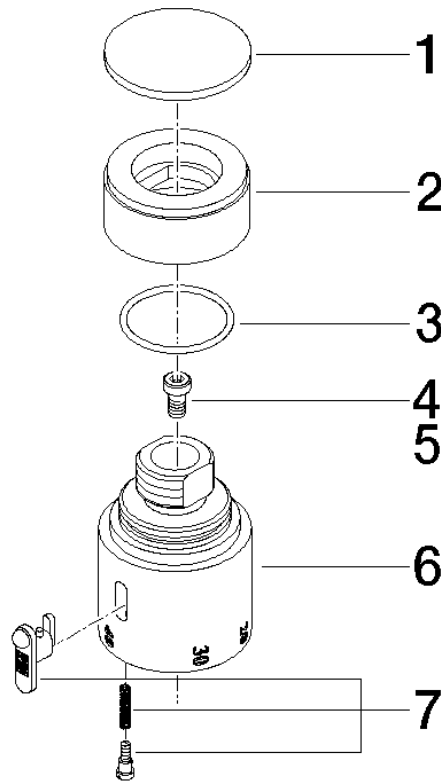

Temperature control handle

11 420 220

	Chrome	11 420 220-00
	Brushed Platinum	11 420 220-06
	Platinum	11 420 220-08
	Durabress (23kt Gold)	11 420 220-09

Temperature control handle

11 420 220

Temperature control handle

11 420 220

Temperature control handle

11 420 220

Parts for other
finishes can be found
here: [Brushed](#)
[Platinum](#)

Spare parts list

No.	Item Number	Name	Quantity used	Delivery time
3	09 14 10 040 90	seal	1	2
4	09 30 30 027 90	screw	1	2
5	09 30 33 004 90	screw	1	2
7	90 21 33 020 00 90	handle	1	2