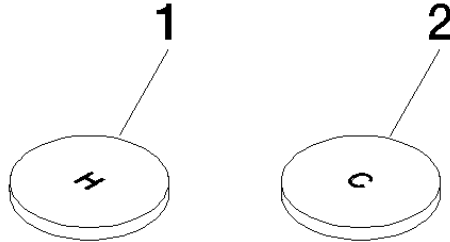

Handle insert set H&C

11 285 811

- hot / cold marking with H&C
- for three-hole basin mixers and five-hole bath mixers

	Chrome	11 285 811-00
	Brushed Platinum	11 285 811-06
	Platinum	11 285 811-08
	Durabross (23kt Gold)	11 285 811-09
	Dark Chrome	11 285 811-19
	Brushed Durabross (23kt Gold)	11 285 811-28
	Brushed Dark Platinum	11 285 811-99

Handle insert set H&C

11 285 811

Handle insert set H&C

11 285 811

Parts for other
finishes can be found
here: [Brushed](#)
[Platinum](#)

Spare parts list

No.	Item Number	Name	Quantity used	Delivery time
1	11 185 811-00	Handle insert H	1	10
2	11 186 811-00	Handle insert C	1	10