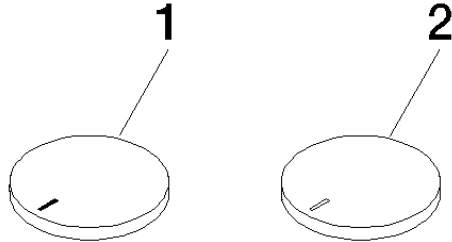

Handle insert set hot & cold

11 283 811

- with hot / cold marking
- for three-hole basin mixers and five-hole bath mixers

	Chrome	11 283 811-00
	Brushed Platinum	11 283 811-06
	Platinum	11 283 811-08
	Durabross (23kt Gold)	11 283 811-09
	Dark Chrome	11 283 811-19
	Brushed Durabross (23kt Gold)	11 283 811-28
	Brushed Champagne (22kt Gold)	11 283 811-46
	Champagne (22kt Gold)	11 283 811-47
	Brushed Dark Platinum	11 283 811-99

Handle insert set hot & cold

11 283 811

Handle insert set hot & cold

11 283 811

Parts for other
finishes can be found
here: Brushed
Platinum

Spare parts list

No.	Item Number	Name	Quantity used	Delivery time
1	11 183 811-00	Handle insert hot	1	10
2	11 184 811-00	Handle insert cold	1	10