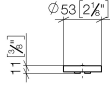

Handle insert hot & cold

11 188 811

- with hot / cold marking
- for two-hole basin mixer

	Chrome	11 188 811-00
	Brushed Platinum	11 188 811-06
	Platinum	11 188 811-08
	Durabress (23kt Gold)	11 188 811-09
	Dark Chrome	11 188 811-19
	Brushed Durabress (23kt Gold)	11 188 811-28
	Brushed Dark Platinum	11 188 811-99

Handle insert hot & cold

11 188 811

mm [inches]

Handle insert hot & cold

11 188 811