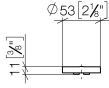

Handle insert

11 187 811

- without marking

	Chrome	11 187 811-00
	Brushed Platinum	11 187 811-06
	Platinum	11 187 811-08
	Durabress (23kt Gold)	11 187 811-09
	Dark Chrome	11 187 811-19
	Brushed Durabress (23kt Gold)	11 187 811-28
	Brushed Dark Platinum	11 187 811-99

Handle insert

11 187 811

mm [inches]

Handle insert

11 187 811