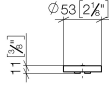

Handle insert C

11 186 811

- with C for cold marking

	Chrome	11 186 811-00
	Brushed Platinum	11 186 811-06
	Platinum	11 186 811-08
	Durabress (23kt Gold)	11 186 811-09
	Dark Chrome	11 186 811-19
	Brushed Durabress (23kt Gold)	11 186 811-28
	Brushed Dark Platinum	11 186 811-99

Handle insert C

11 186 811

mm [inches]

Handle insert C

11 186 811