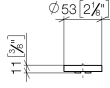

Handle insert H

11 185 811

- with H for hot marking

	Chrome	11 185 811-00
	Brushed Platinum	11 185 811-06
	Platinum	11 185 811-08
	Durabress (23kt Gold)	11 185 811-09
	Dark Chrome	11 185 811-19
	Brushed Durabress (23kt Gold)	11 185 811-28
	Brushed Dark Platinum	11 185 811-99

Handle insert H

11 185 811

mm [inches]

Handle insert H

11 185 811