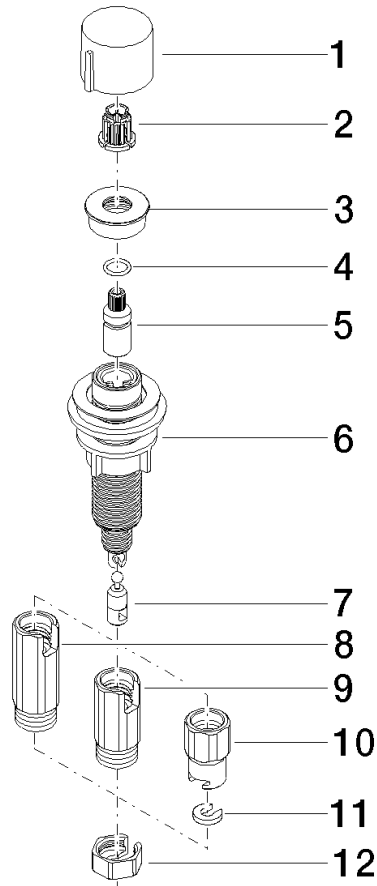

Strainer waste with control handle

10 712 970

- control for single basin
- including adapter for Bowden cable

Goes with ELIO, ENO, META SQUARE, SYNC, TARA ULTRA and MEM

	Chrome	10 712 970-00
	Brushed Platinum	10 712 970-06
	Platinum	10 712 970-08
	Durabress (23kt Gold)	10 712 970-09
	Dark Chrome	10 712 970-19
	Brushed Durabress (23kt Gold)	10 712 970-28
	Matte Black	10 712 970-33
	Brushed Champagne (22kt Gold)	10 712 970-46
	Champagne (22kt Gold)	10 712 970-47
	Brushed Chrome	10 712 970-93
	Brushed Dark Platinum	10 712 970-99

Strainer waste with control handle

10 712 970

mm [inches]

Strainer waste with control handle

10 712 970

Parts for other finishes can be found here: Brushed Platinum

Spare parts list

No.	Item Number	Name	Quantity used	Delivery time
1	09 20 97 030-00	handle	1	10
2	90 12 12 002 00 90	fixing cap	1	2
3	09 27 87 011-00	rosette	1	10
4	09 14 10 042 90	seal	1	2
5	09 29 06 087-00	spindle	1	10
6	04 30 01 029 00 90	adaptor	1	2
7	09 24 03 175 90	adaptor	1	2
8	09 11 10 073-07	connection	1	30
9	09 11 10 074-07	connection	1	30
10	09 11 10 079-07	connection	1	30
11	09 30 11 087 90	disc	1	2
12	09 23 30 024-07	nut	1	30