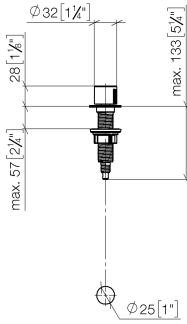

Strainer waste with control handle

10 712 970

- control for single basin
- including adapter for Bowden cable

Goes with ELIO, ENO, META SQUARE, SYNC, TARA ULTRA and MEM

	Chrome	10 712 970-00
	Brushed Platinum	10 712 970-06
	Platinum	10 712 970-08
	Durabress (23kt Gold)	10 712 970-09
	Dark Chrome	10 712 970-19
	Brushed Durabress (23kt Gold)	10 712 970-28
	Matte Black	10 712 970-33
	Brushed Champagne (22kt Gold)	10 712 970-46
	Champagne (22kt Gold)	10 712 970-47
	Brushed Chrome	10 712 970-93
	Brushed Dark Platinum	10 712 970-99

Strainer waste with control handle

10 712 970

mm [inches]

Strainer waste with control handle

10 712 970

Parts for other finishes can be found here: Brushed Platinum

Spare parts list

No.	Item Number	Name	Quantity used	Delivery time
1	09 20 97 030-00	handle	1	10
2	90 12 12 002 00 90	fixing cap	1	2
3	09 27 87 011-00	rosette	1	10
4	09 14 10 042 90	seal	1	2
5	09 29 06 087-00	spindle	1	10
6	04 30 01 029 00 90	adaptor	1	2
7	09 24 03 175 90	adaptor	1	2
8	09 11 10 073-07	connection	1	30
9	09 11 10 074-07	connection	1	30
10	09 11 10 079-07	connection	1	30
11	09 30 11 087 90	disc	1	2
12	09 23 30 024-07	nut	1	30