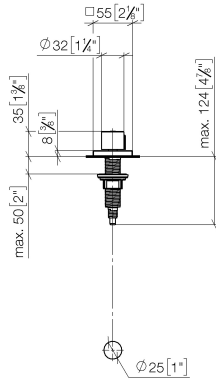

## Strainer waste with control handle

10 711 970

- control for single basin
- including adapter for Bowden cable

Goes with LOT

	Chrome	10 711 970-00
	Brushed Platinum	10 711 970-06
	Platinum	10 711 970-08
	Durabress (23kt Gold)	10 711 970-09
	Dark Chrome	10 711 970-19
	Brushed Durabress (23kt Gold)	10 711 970-28
	Matte Black	10 711 970-33
	Brushed Champagne (22kt Gold)	10 711 970-46
	Champagne (22kt Gold)	10 711 970-47
	Brushed Chrome	10 711 970-93
	Brushed Dark Platinum	10 711 970-99

## Strainer waste with control handle

10 711 970

mm [inches]

### Spare parts list

No.	Item Number	Name	Quantity used	Delivery time
1	09 20 97 030-00	handle	1	10
2	90 12 12 002 00 90	fixing cap	1	2
3	09 27 87 007-00	rosette	1	10
4	09 14 10 043 90	seal	1	2
5	09 14 10 042 90	seal	1	2
6	09 29 06 087-00	spindle	1	10
7	04 30 01 029 00 90	adaptor	1	2
8	09 24 03 175 90	adaptor	1	2
9	09 11 10 073-07	connection	1	30
10	09 11 10 074-07	connection	1	30
11	09 11 10 079-07	connection	1	30
12	09 30 11 087 90	disc	1	2
13	09 23 30 024-07	nut	1	30