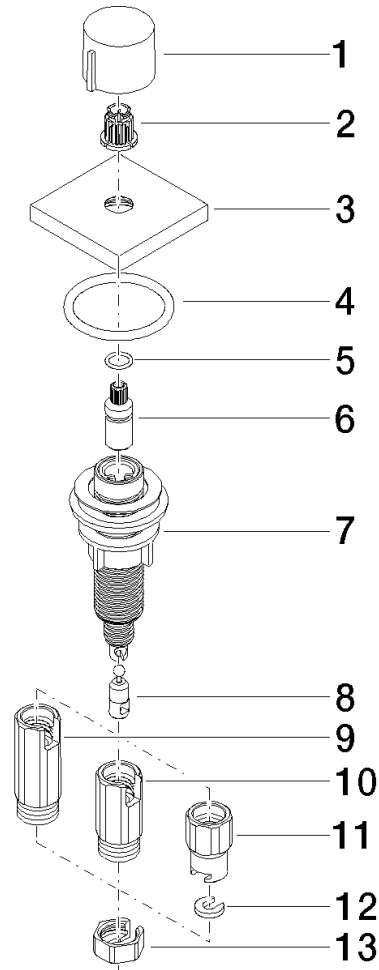

## Strainer waste with control handle

10 711 970

- control for single basin
- including adapter for Bowden cable

Goes with LOT

	Chrome	10 711 970-00
	Brushed Platinum	10 711 970-06
	Platinum	10 711 970-08
	Durabress (23kt Gold)	10 711 970-09
	Dark Chrome	10 711 970-19
	Brushed Durabress (23kt Gold)	10 711 970-28
	Matte Black	10 711 970-33
	Brushed Champagne (22kt Gold)	10 711 970-46
	Champagne (22kt Gold)	10 711 970-47
	Brushed Chrome	10 711 970-93
	Brushed Dark Platinum	10 711 970-99

## Strainer waste with control handle

10 711 970

mm [inches]

## Strainer waste with control handle

10 711 970

Parts for other finishes can be found here: [Brushed](#) [Platinum](#)

### Spare parts list

No.	Item Number	Name	Quantity used	Delivery time
1	09 20 97 030-00	handle	1	10
2	90 12 12 002 00 90	fixing cap	1	2
3	09 27 87 007-00	rosette	1	10
4	09 14 10 043 90	seal	1	2
5	09 14 10 042 90	seal	1	2
6	09 29 06 087-00	spindle	1	10
7	04 30 01 029 00 90	adaptor	1	2
8	09 24 03 175 90	adaptor	1	2
9	09 11 10 073-07	connection	1	30
10	09 11 10 074-07	connection	1	30
11	09 11 10 079-07	connection	1	30
12	09 30 11 087 90	disc	1	2
13	09 23 30 024-07	nut	1	30