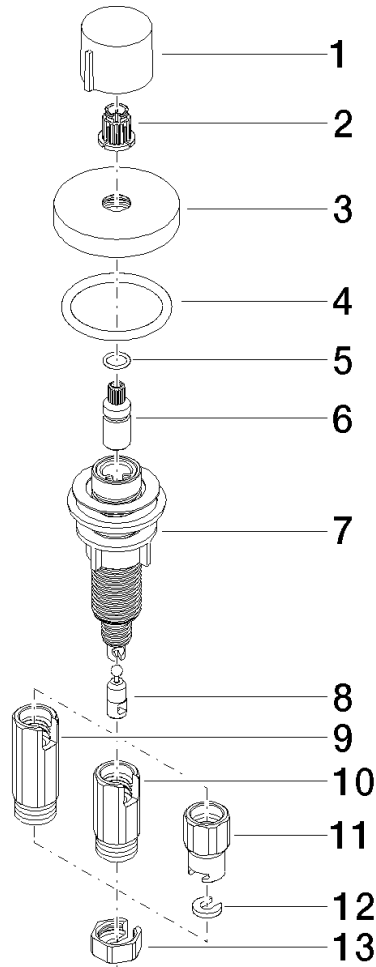

Strainer waste with control handle

10 710 970

- control for single basin
- including adapter for Bowden cable

Goes with ELIO, MEM, META SQUARE, TARA and TARA ULTRA

	Chrome	10 710 970-00
	Brushed Platinum	10 710 970-06
	Platinum	10 710 970-08
	Durabress (23kt Gold)	10 710 970-09
	Dark Chrome	10 710 970-19
	Brushed Durabress (23kt Gold)	10 710 970-28
	Matte Black	10 710 970-33
	Brushed Champagne (22kt Gold)	10 710 970-46
	Champagne (22kt Gold)	10 710 970-47
	Brushed Chrome	10 710 970-93
	Brushed Dark Platinum	10 710 970-99

Strainer waste with control handle

10 710 970

mm [inches]

Strainer waste with control handle

10 710 970

Parts for other finishes can be found here: [Brushed](#) [Platinum](#)

Spare parts list

No.	Item Number	Name	Quantity used	Delivery time
1	09 20 97 030-00	handle	1	10
2	90 12 12 002 00 90	fixing cap	1	2
3	09 27 87 006-00	rosette	1	10
4	09 14 10 043 90	seal	1	2
5	09 14 10 042 90	seal	1	2
6	09 29 06 087-00	spindle	1	10
7	04 30 01 029 00 90	adaptor	1	2
8	09 24 03 175 90	adaptor	1	2
9	09 11 10 073-07	connection	1	30
10	09 11 10 074-07	connection	1	30
11	09 11 10 079-07	connection	1	30
12	09 30 11 087 90	disc	1	2
13	09 23 30 024-07	nut	1	30