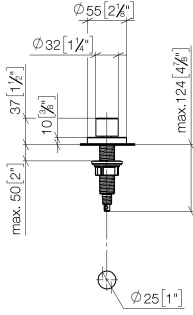

Strainer waste with control handle

10 710 970

- control for single basin
- including adapter for Bowden cable

Goes with ELIO, MEM, META SQUARE, TARA and TARA ULTRA

	Chrome	10 710 970-00
	Brushed Platinum	10 710 970-06
	Platinum	10 710 970-08
	Durabress (23kt Gold)	10 710 970-09
	Dark Chrome	10 710 970-19
	Brushed Durabress (23kt Gold)	10 710 970-28
	Matte Black	10 710 970-33
	Brushed Champagne (22kt Gold)	10 710 970-46
	Champagne (22kt Gold)	10 710 970-47
	Brushed Chrome	10 710 970-93
	Brushed Dark Platinum	10 710 970-99

Strainer waste with control handle

10 710 970

mm [inches]

Strainer waste with control handle

10 710 970

Parts for other finishes can be found here: [Brushed](#) [Platinum](#)

Spare parts list

No.	Item Number	Name	Quantity used	Delivery time
1	09 20 97 030-00	handle	1	10
2	90 12 12 002 00 90	fixing cap	1	2
3	09 27 87 006-00	rosette	1	10
4	09 14 10 043 90	seal	1	2
5	09 14 10 042 90	seal	1	2
6	09 29 06 087-00	spindle	1	10
7	04 30 01 029 00 90	adaptor	1	2
8	09 24 03 175 90	adaptor	1	2
9	09 11 10 073-07	connection	1	30
10	09 11 10 074-07	connection	1	30
11	09 11 10 079-07	connection	1	30
12	09 30 11 087 90	disc	1	2
13	09 23 30 024-07	nut	1	30