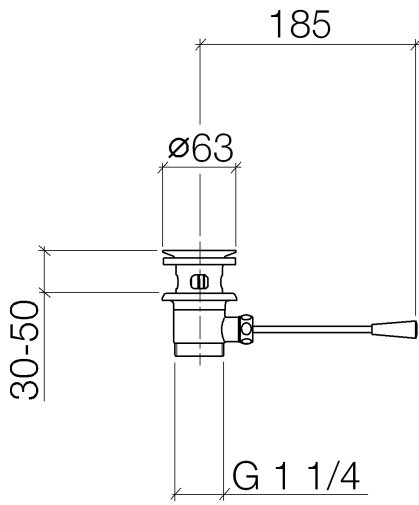

Basin Waste 1 1/4"

10 300 970

- length of knee lever 185 mm
 - european pop-up waste
- Only suitable for basins with an overflow.**

Only suitable for basins with an overflow.

	Chrome	10 300 970-00
	Brushed Platinum	10 300 970-06
	Platinum	10 300 970-08
	Durabross (23kt Gold)	10 300 970-09
	Matte White	10 300 970-10
	Brushed Durabross (23kt Gold)	10 300 970-28
	Matte Black	10 300 970-33
	Brushed Champagne (22kt Gold)	10 300 970-46
	Champagne (22kt Gold)	10 300 970-47
	Brushed Chrome	10 300 970-93
	Brushed Dark Platinum	10 300 970-99

Required miscellaneous

Washer NBR 70 39,0 x 29,0 x 2,0 mm 09 14 05 016 90

Required miscellaneous

Pipe Ø 32 x 0,75 x 110 mm 09 28 23 005-00

Basin Waste 1 1/4"

10 300 970

Basin Waste 1 1/4"

10 300 970

Spare parts list

No.	Item Number	Name	Quantity used	Delivery time
1	90 11 01 026 00-00	cup	1	2
2	04 31 20 016 00-00	plug	1	10
3	04 28 10 026 00 90	accessories	1	2
4	09 14 03 025 90	seal	1	2
5	09 11 01 023-00	cup	1	10
6	09 14 05 040 90	seal	1	2
7	09 31 09 055-00	pull-rod	1	10
8	09 30 11 049 90	disc	1	2
9	09 23 30 003-00	nut	1	10
10	09 20 01 040-00	handle	1	10