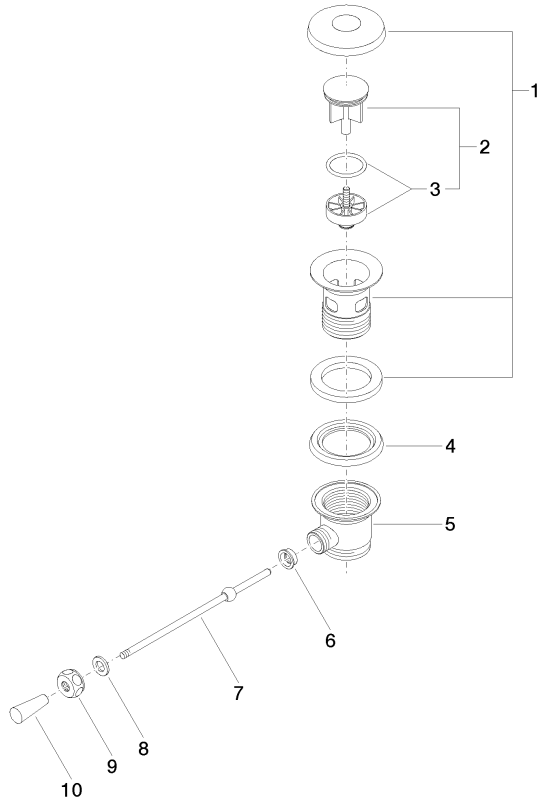

Basin Waste 1 1/4"

10 300 970

- length of knee lever 185 mm
 - european pop-up waste
- Only suitable for basins with an overflow.**

Only suitable for basins with an overflow.

	Chrome	10 300 970-00
	Brushed Platinum	10 300 970-06
	Platinum	10 300 970-08
	Durabross (23kt Gold)	10 300 970-09
	Matte White	10 300 970-10
	Brushed Durabross (23kt Gold)	10 300 970-28
	Matte Black	10 300 970-33
	Brushed Champagne (22kt Gold)	10 300 970-46
	Champagne (22kt Gold)	10 300 970-47
	Brushed Chrome	10 300 970-93
	Brushed Dark Platinum	10 300 970-99

Required miscellaneous

Washer NBR 70 39,0 x 29,0 x 2,0 mm 09 14 05 016 90

Required miscellaneous

Pipe Ø 32 x 0,75 x 110 mm 09 28 23 005-00

Basin Waste 1 1/4"

10 300 970

Basin Waste 1 1/4"

10 300 970

Spare parts list

No.	Item Number	Name	Quantity used	Delivery time
1	90 11 01 026 00-00	cup	1	2
2	04 31 20 016 00-00	plug	1	10
3	04 28 10 026 00 90	accessories	1	2
4	09 14 03 025 90	seal	1	2
5	09 11 01 023-00	cup	1	10
6	09 14 05 040 90	seal	1	2
7	09 31 09 055-00	pull-rod	1	10
8	09 30 11 049 90	disc	1	2
9	09 23 30 003-00	nut	1	10
10	09 20 01 040-00	handle	1	10