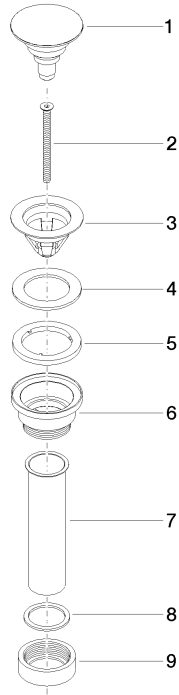

Basin Waste 1 1/4"

10 125 970

- for closing

Only suitable for basins with an overflow.

	Chrome	10 125 970-00 0010
	Brushed Platinum	10 125 970-06 0010
	Platinum	10 125 970-08 0010
	Durabronze (23kt Gold)	10 125 970-09 0010
	Matte White	10 125 970-10 0010
	Dark Chrome	10 125 970-19 0010
	Brushed Durabronze (23kt Gold)	10 125 970-28 0010
	Matte Black	10 125 970-33 0010
	Platinum / Brushed Platinum	10 125 970-36 0010
	Durabronze / Brushed Durabronze (23kt Gold)	10 125 970-38 0010
	Brushed Champagne (22kt Gold)	10 125 970-46 0010
	Champagne (22kt Gold)	10 125 970-47 0010
	Brushed Chrome	10 125 970-93 0010
	Brushed Dark Platinum	10 125 970-99 0010

Basin Waste 1 1/4"

10 125 970

mm [inches]

Basin Waste 1 1/4"

10 125 970

Parts for other
finishes can be found
here: [Brushed
Platinum](#)

Spare parts list

No.	Item Number	Name	Quantity used	Delivery time
1	04 31 20 096 00-00	plug	1	10
2	09 30 30 179 90	screw	1	2
3	09 11 01 038-00	cup	1	10
4	09 14 05 061 90	seal	1	2
5	09 14 03 153 90	seal	1	2
6	09 11 10 156-00	connection	1	-
7	09 28 20 055-00	pipe	1	10
8	09 14 05 062 90	seal	1	2
9	09 23 30 073-00	nut	1	10