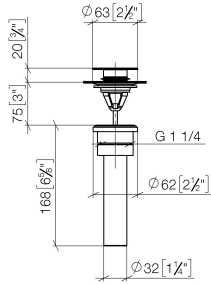

Basin Waste 1 1/4"

10 125 970

- for closing

Only suitable for basins with an overflow.

	Chrome	10 125 970-00 0010
	Brushed Platinum	10 125 970-06 0010
	Platinum	10 125 970-08 0010
	Durabronze (23kt Gold)	10 125 970-09 0010
	Matte White	10 125 970-10 0010
	Dark Chrome	10 125 970-19 0010
	Brushed Durabronze (23kt Gold)	10 125 970-28 0010
	Matte Black	10 125 970-33 0010
	Platinum / Brushed Platinum	10 125 970-36 0010
	Durabronze / Brushed Durabronze (23kt Gold)	10 125 970-38 0010
	Brushed Champagne (22kt Gold)	10 125 970-46 0010
	Champagne (22kt Gold)	10 125 970-47 0010
	Brushed Chrome	10 125 970-93 0010
	Brushed Dark Platinum	10 125 970-99 0010

Basin Waste 1 1/4"

10 125 970

mm [inches]

Basin Waste 1 1/4"

10 125 970

Parts for other
finishes can be found
here: [Brushed
Platinum](#)

Spare parts list

No.	Item Number	Name	Quantity used	Delivery time
1	04 31 20 096 00-00	plug	1	10
2	09 30 30 179 90	screw	1	2
3	09 11 01 038-00	cup	1	10
4	09 14 05 061 90	seal	1	2
5	09 14 03 153 90	seal	1	2
6	09 11 10 156-00	connection	1	-
7	09 28 20 055-00	pipe	1	10
8	09 14 05 062 90	seal	1	2
9	09 23 30 073-00	nut	1	10